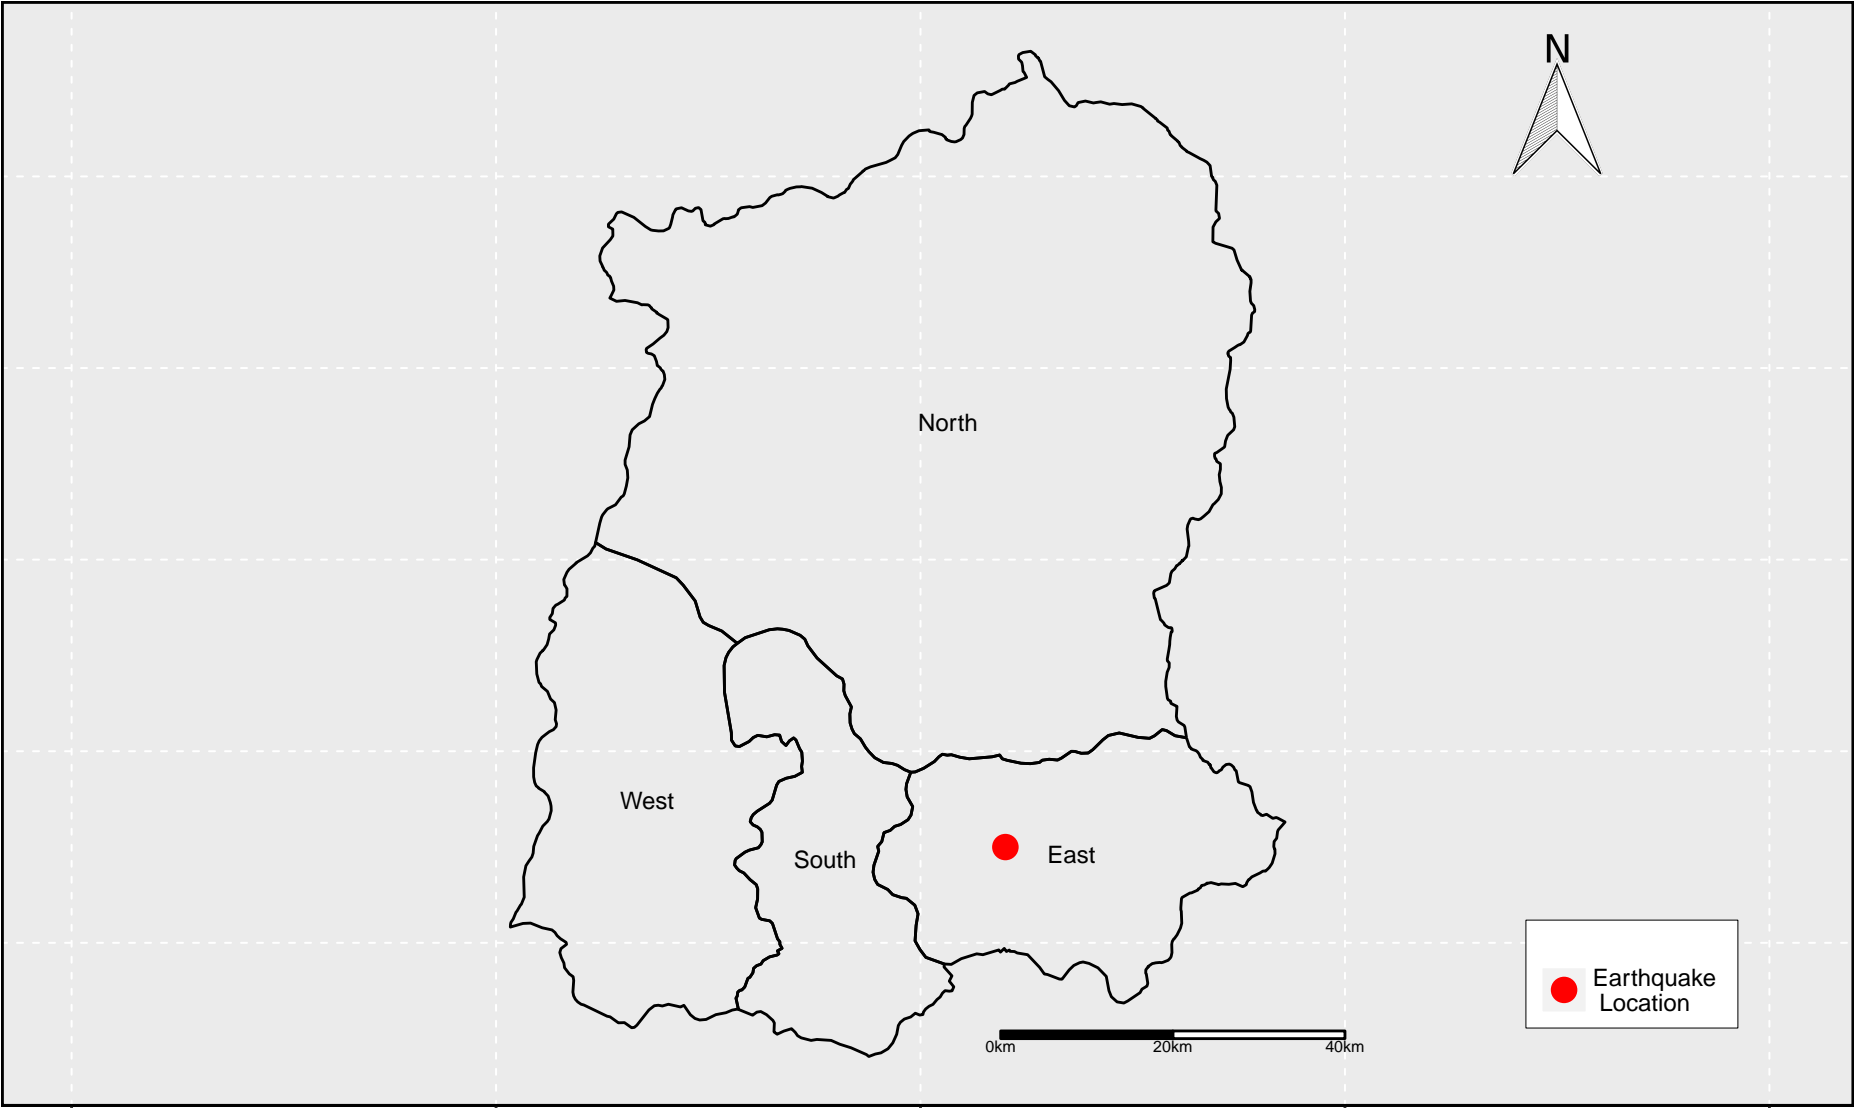

Natioanal Database for Emergency Management

Earthquake Location Map Sikkim

Date: 21 - 01 - 2019

Source :India Meteorological Department (IMD) ©NDEM,NRSC all rights reserved,2019

Field Name	Value
Latitude	27.3
Longitude	88.6
Magnitude	2.7
Depth	10
Location	East Sikkim

Earthquake Location Details