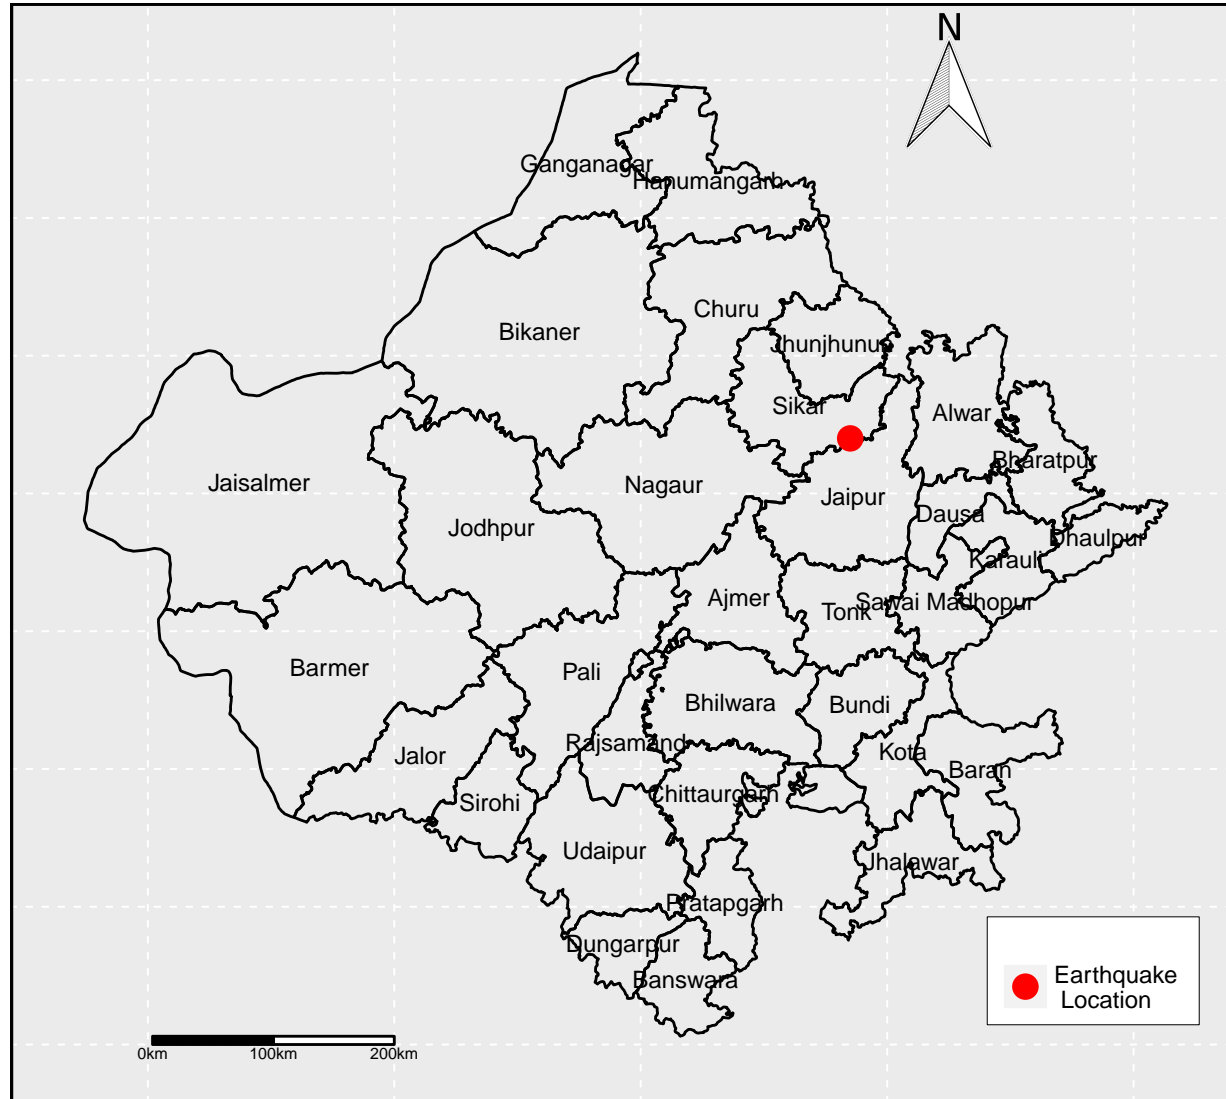

National Database for Emergency Management

Earthquake Location Map Rajasthan

Date: 17-03-2019

Source :India Meteorological Department (IMD) ©NDEM,NRSC all rights reserved,2019

Field Name	Value
Latitude	27.4
Longitude	75.7
Magnitude	4.0
Depth	10
Location	Lisariya Sikar Rajasthan

Earthquake Location Details