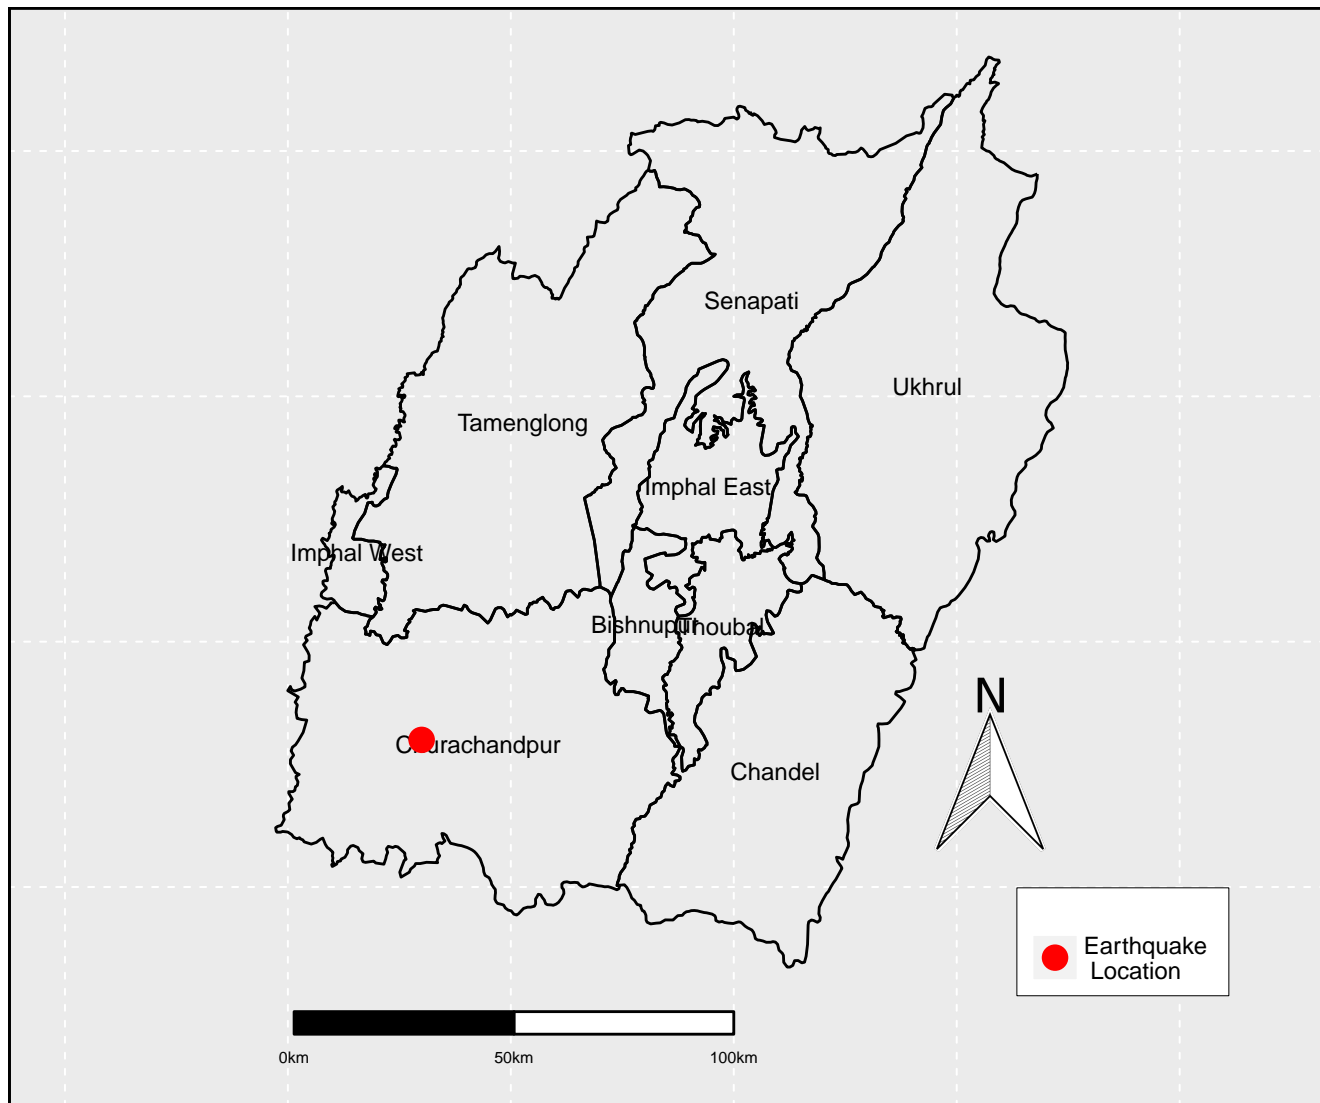

# National Database for Emergency Management

## Earthquake Location Map Manipur

Date: NA-NA-18:11:23

Source :India Meteorological Department (IMD) ©NDEM,NRSC all rights reserved,2019

Field Name	Value
Latitude	24.3
Longitude	93.3
Magnitude	4.6
Depth	49
Location	Churachandpur Manipur

Earthquake Location Details