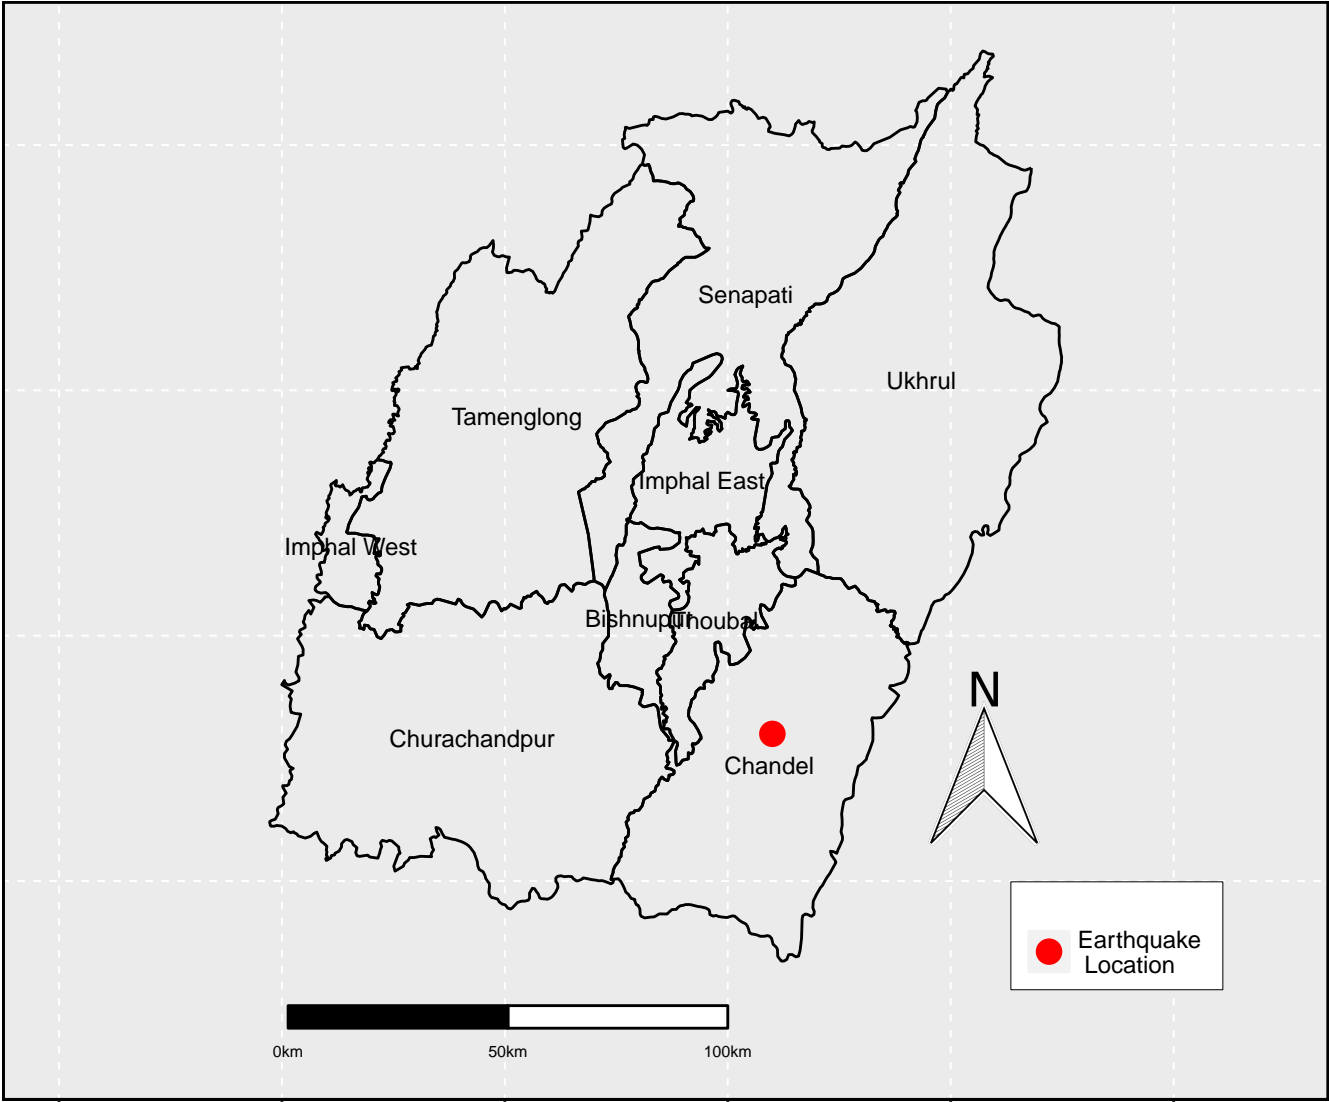

# Natioanal Database for Emergency Management

## Earthquake Location Map Manipur

Date: 08 - 02 - 2019

Source :India Meteorological Department (IMD) ©NDEM,NRSC all rights reserved,2019

Field Name	Value
Latitude	24.3
Longitude	94.1
Magnitude	3.5
Depth	26
Location	Chandel Manipur

#### Earthquake Location Details