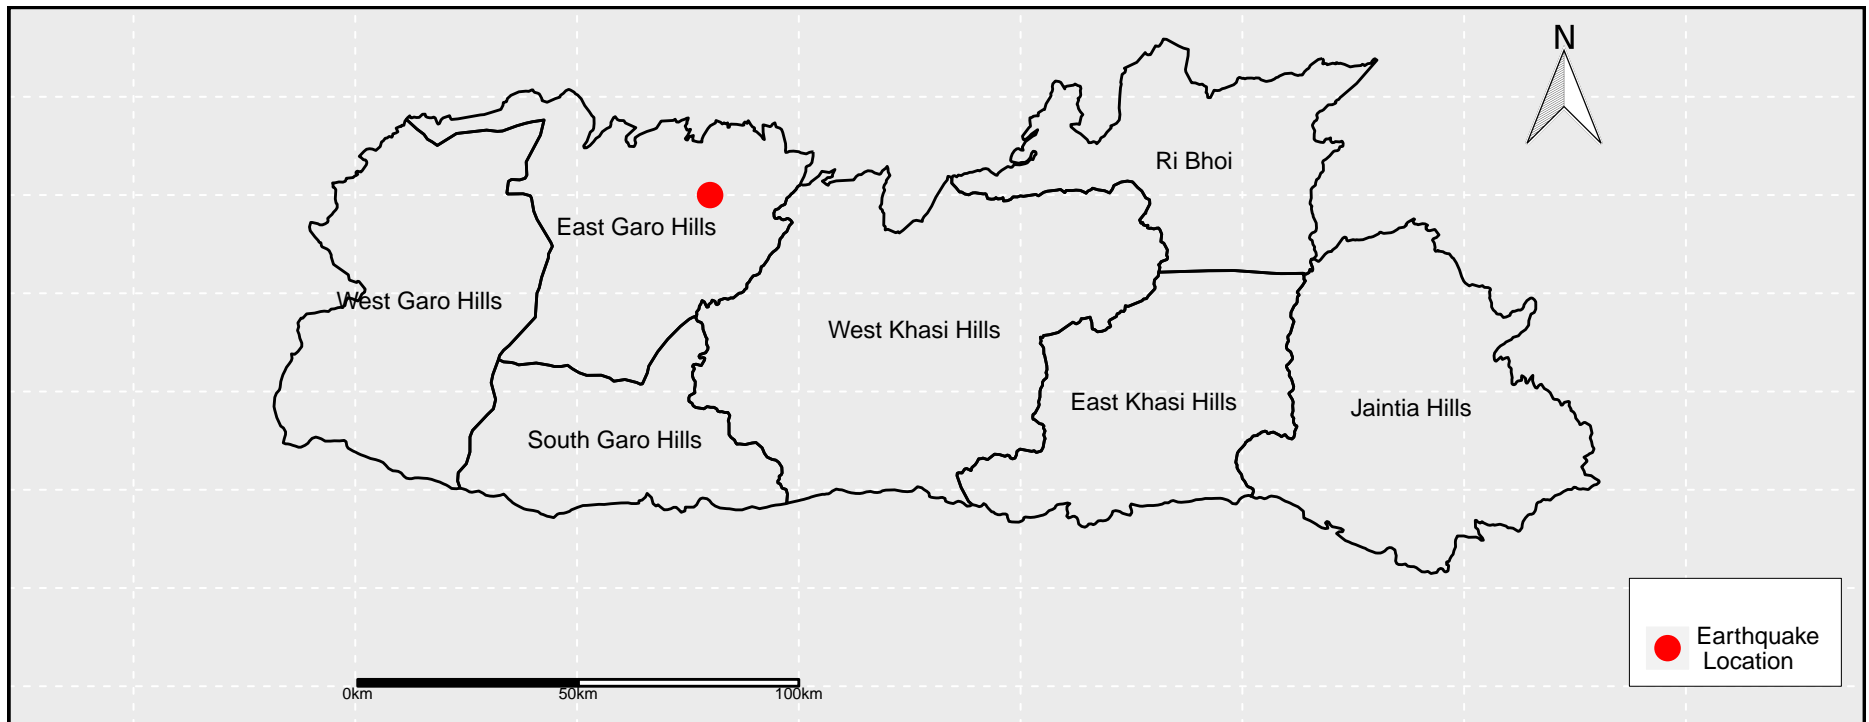

National Database for Emergency Management

Earthquake Location Map Meghalaya

Date: NA-NA-20:00:54

Source :India Meteorological Department (IMD) ©NDEM,NRSC all rights reserved,2019

Field Name	Value
Latitude	25.8
Longitude	90.8
Magnitude	4.7
Depth	10
Location	East Garo Hills Meghalaya

Earthquake Location Details