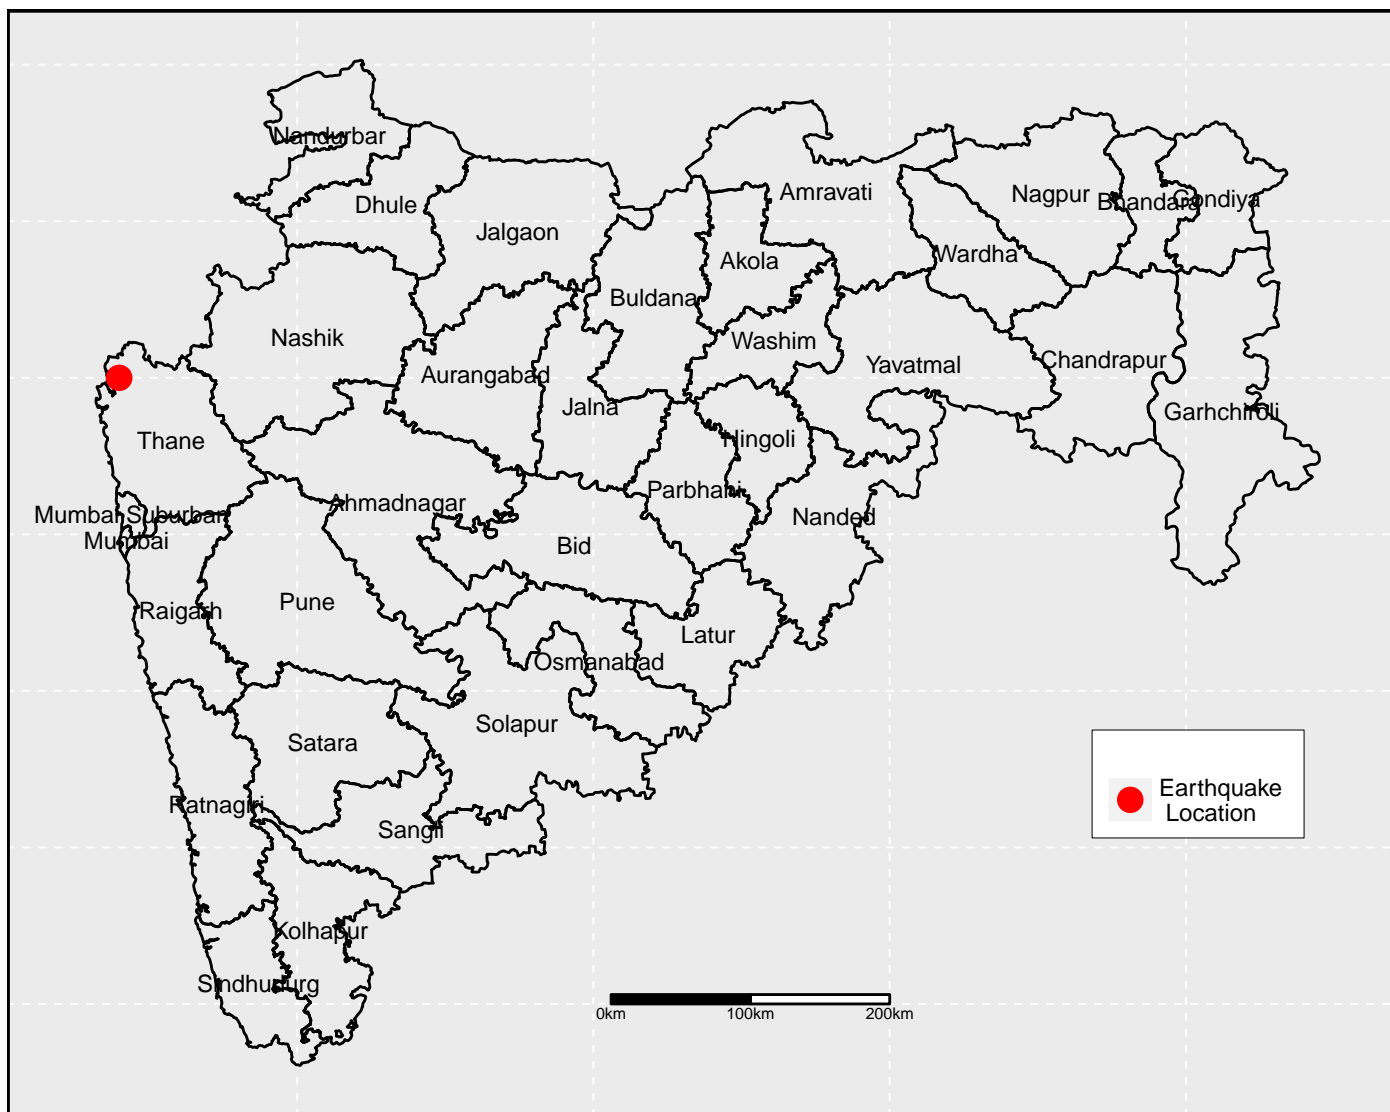

National Database for Emergency Management

Earthquake Location Map Maharastra

Date: 10-03-2019

Field Name	Value
Latitude	20.0
Longitude	72.8
Magnitude	3.5
Depth	5
Location	Sogwe Thane Maharashtra

Earthquake Location Details