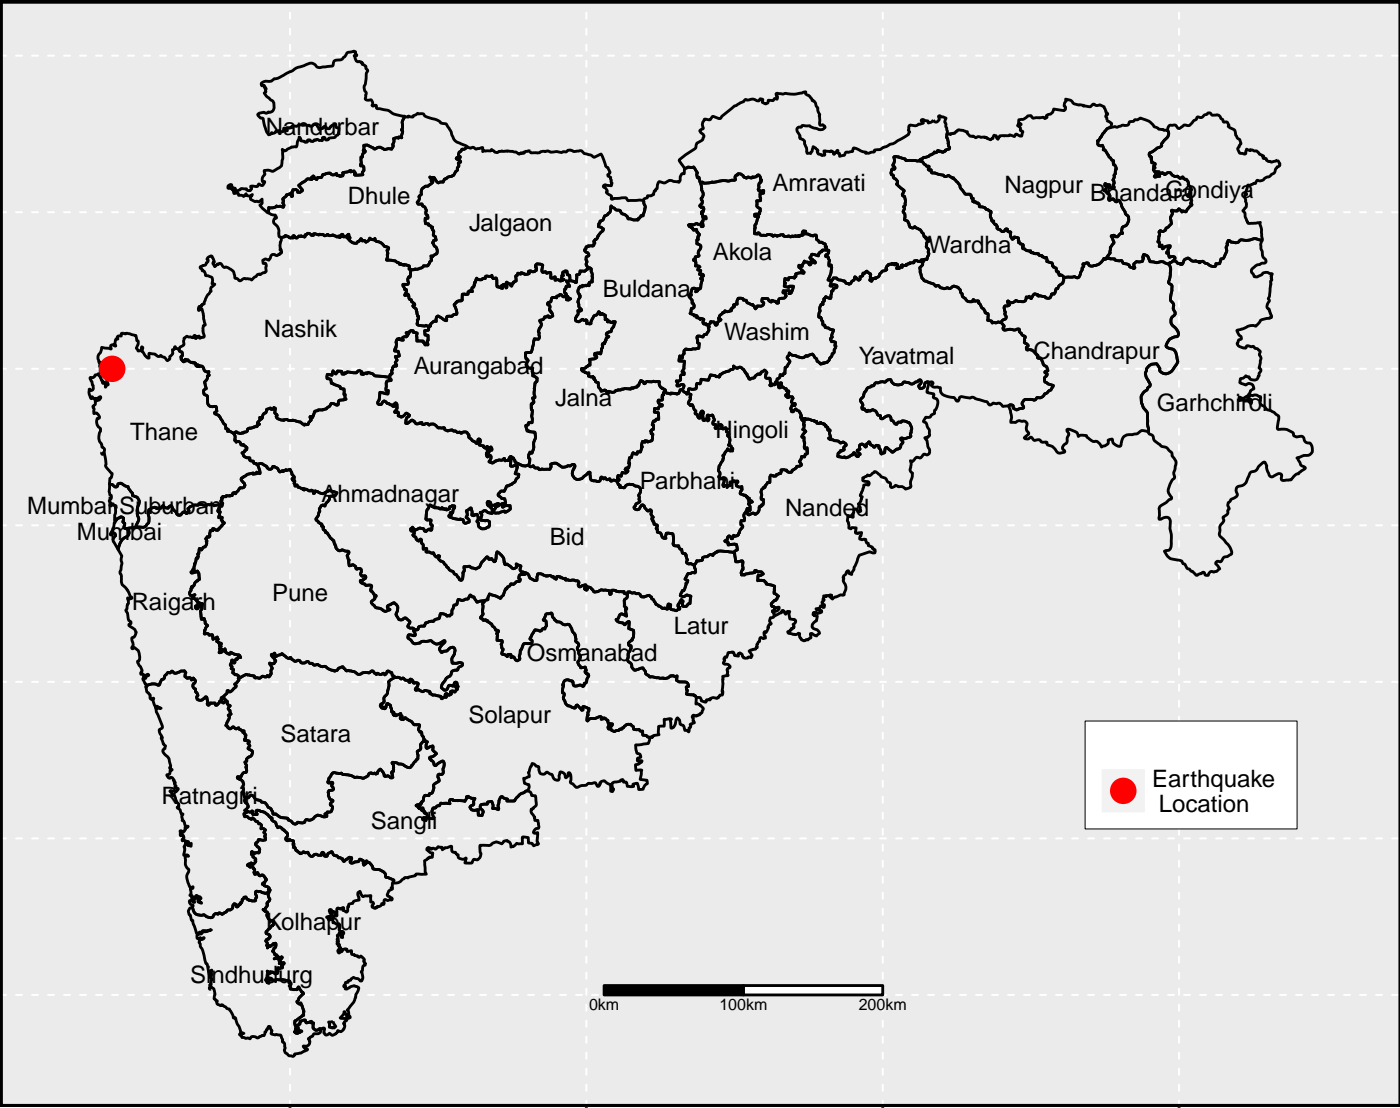

Natioanal Database for Emergency Management

Earthquake Location Map Maharastra

Date: 08 – 02 – 2019

Source :India Meteorological Department (IMD) ©NDEM,NRSC all rights reserved,2019

Field Name	Value
Latitude	20.0
Longitude	72.8
Magnitude	3.3
Depth	10
Location	Sogwe Thane Maharashtra

Earthquake Location Details