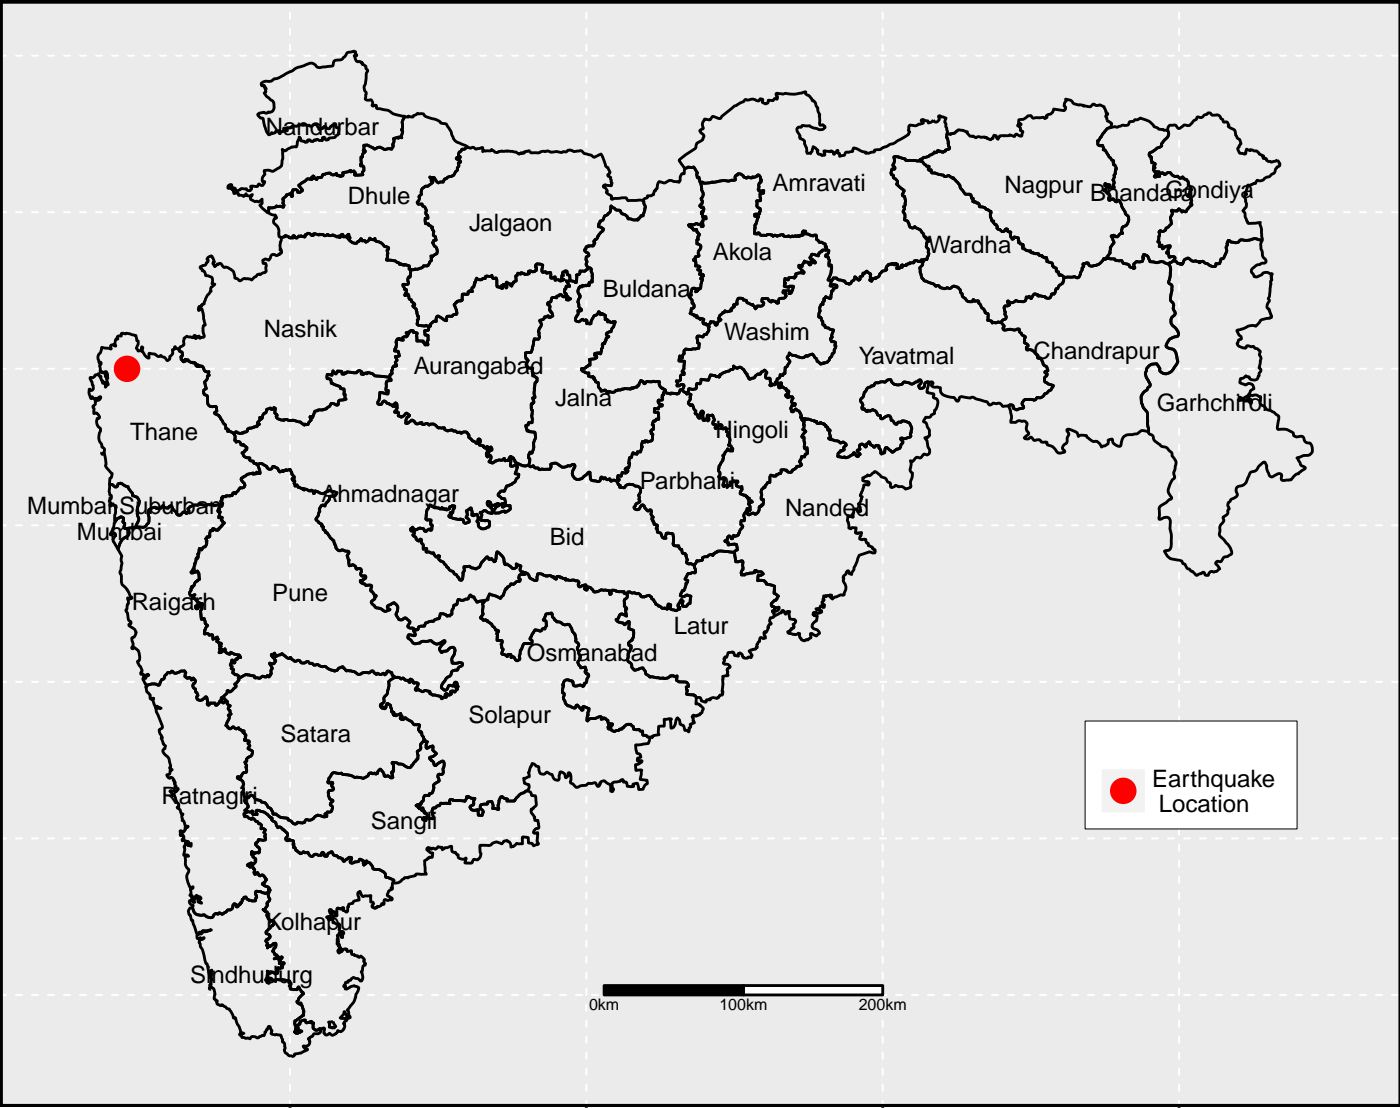

Natioanal Database for Emergency Management

Earthquake Location Map Maharastra

Date: 21 – 01 – 2019

Source :India Meteorological Department (IMD) ©NDEM,NRSC all rights reserved,2019

Field Name	Value
Latitude	20.0
Longitude	72.9
Magnitude	3.0
Depth	05
Location	Thane Maharashtra

Earthquake Location Details