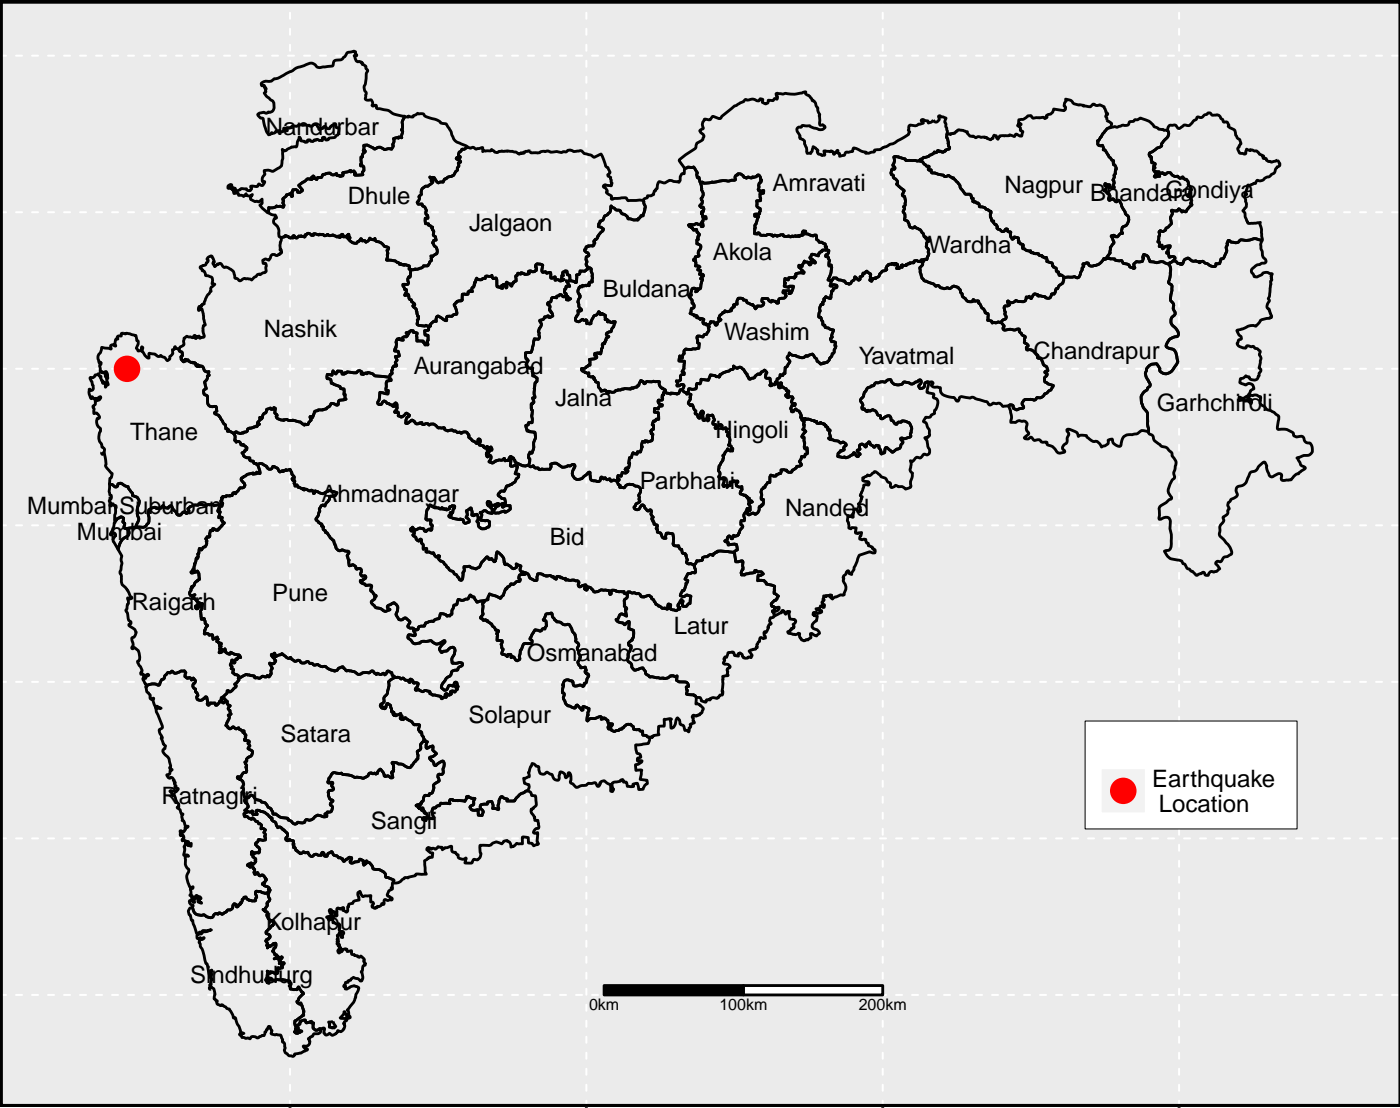

Natioanal Database for Emergency Management

Earthquake Location Map Maharastra

Date: 21 – 01 – 2019

Field Name	Value
Latitude	20.0
Longitude	72.9
Magnitude	3.6
Depth	12
Location	Thane Maharashtra

Earthquake Location Details