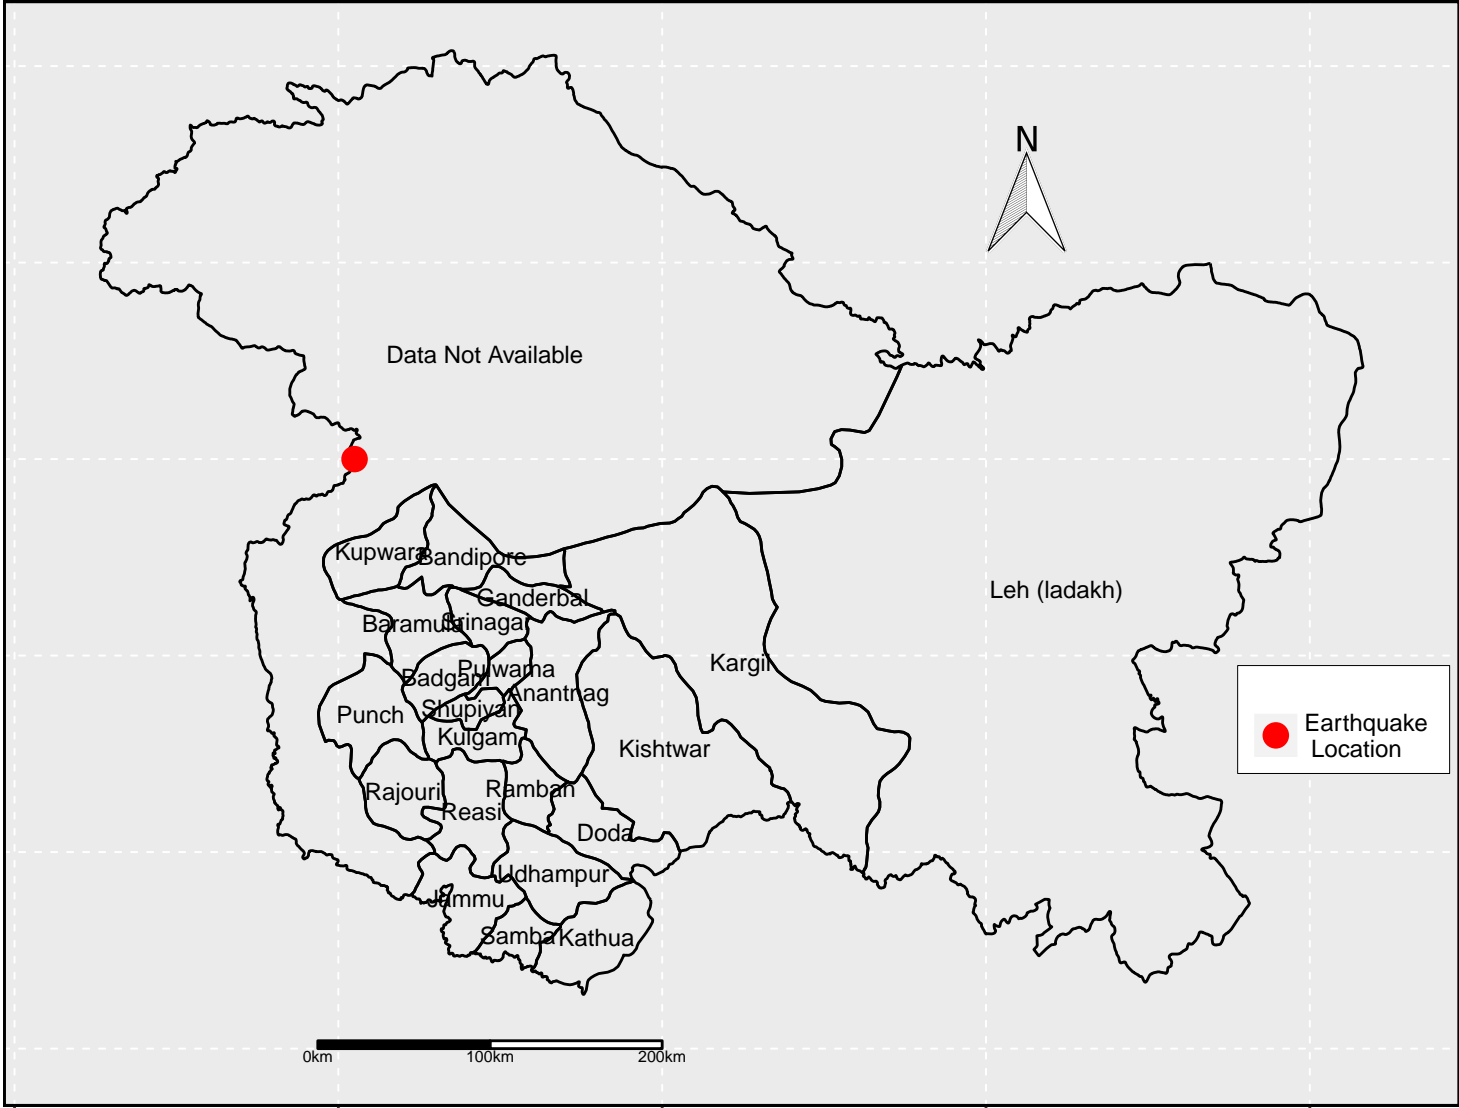

Natioanal Database for Emergency Management

Earthquake Location Map

Date: 08 – 02 – 2019

Source :India Meteorological Department (IMD) ©NDEM,NRSC all rights reserved,2019

Field Name	Value
Latitude	35.0
Longitude	74.1
Magnitude	4.3
Depth	80
Location	NA Jammu & Kashmir

Earthquake Location Details