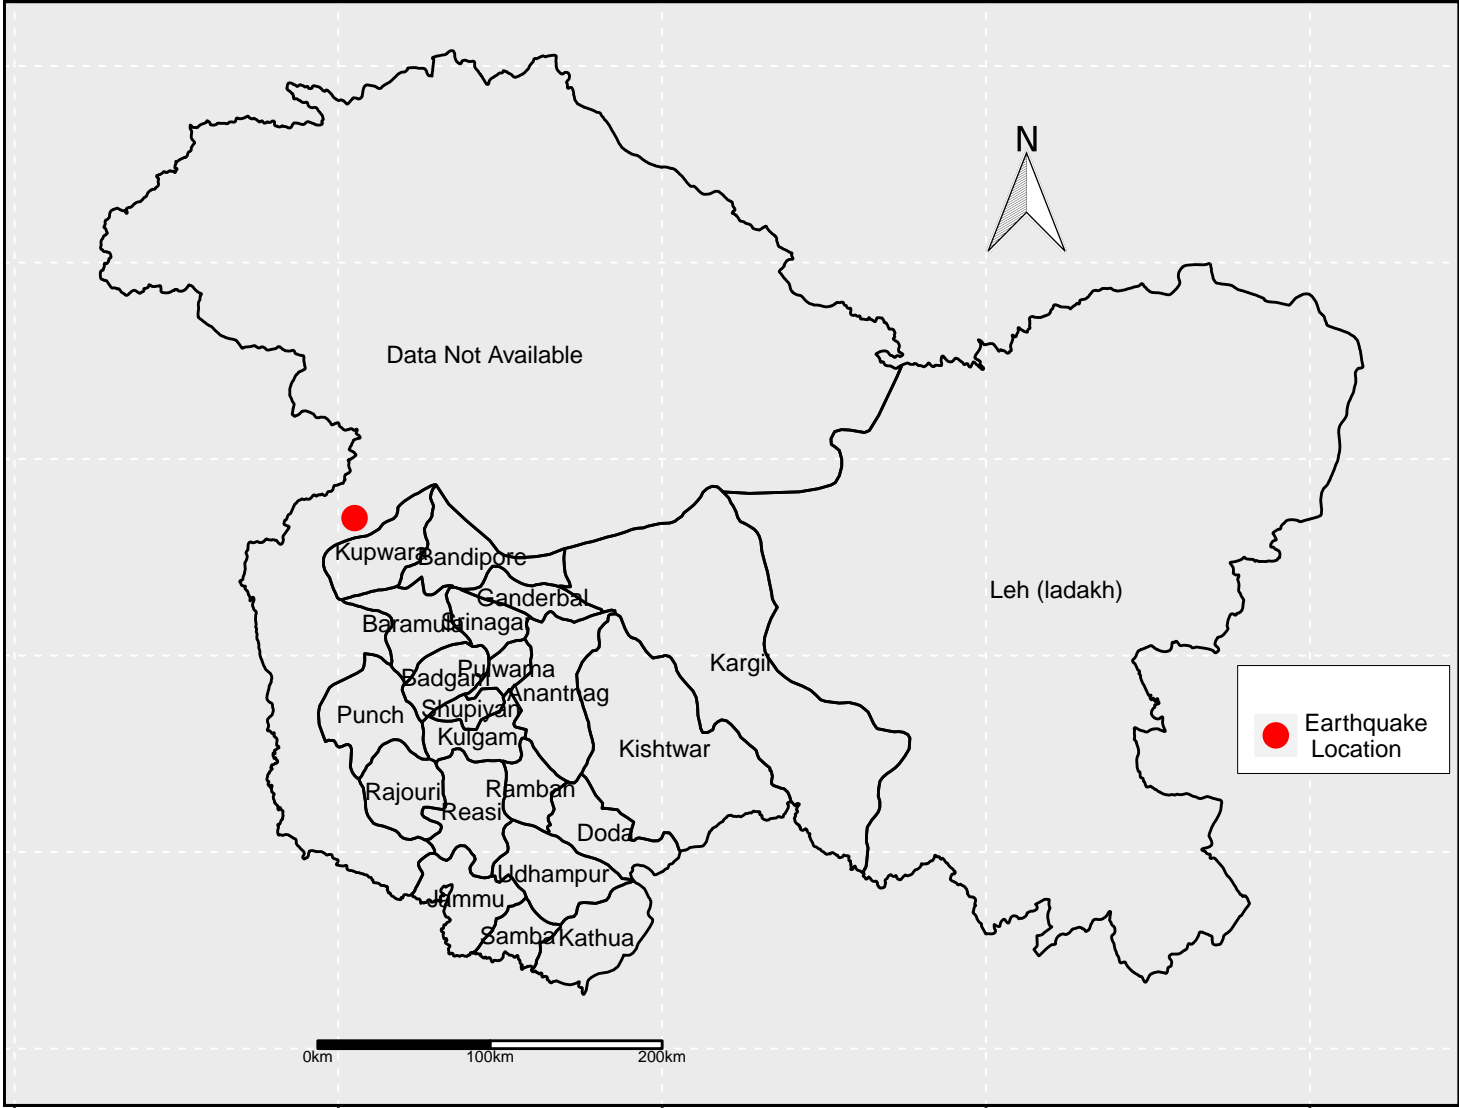

Natioanal Database for Emergency Management

Earthquake Location Map

Date: 08 – 02 – 2019

Source :India Meteorological Department (IMD) ©NDEM,NRSC all rights reserved,2019

Field Name	Value
Latitude	34.7
Longitude	74.1
Magnitude	4.4
Depth	50
Location	Maidan Pora Jammu & Kashmir

Earthquake Location Details