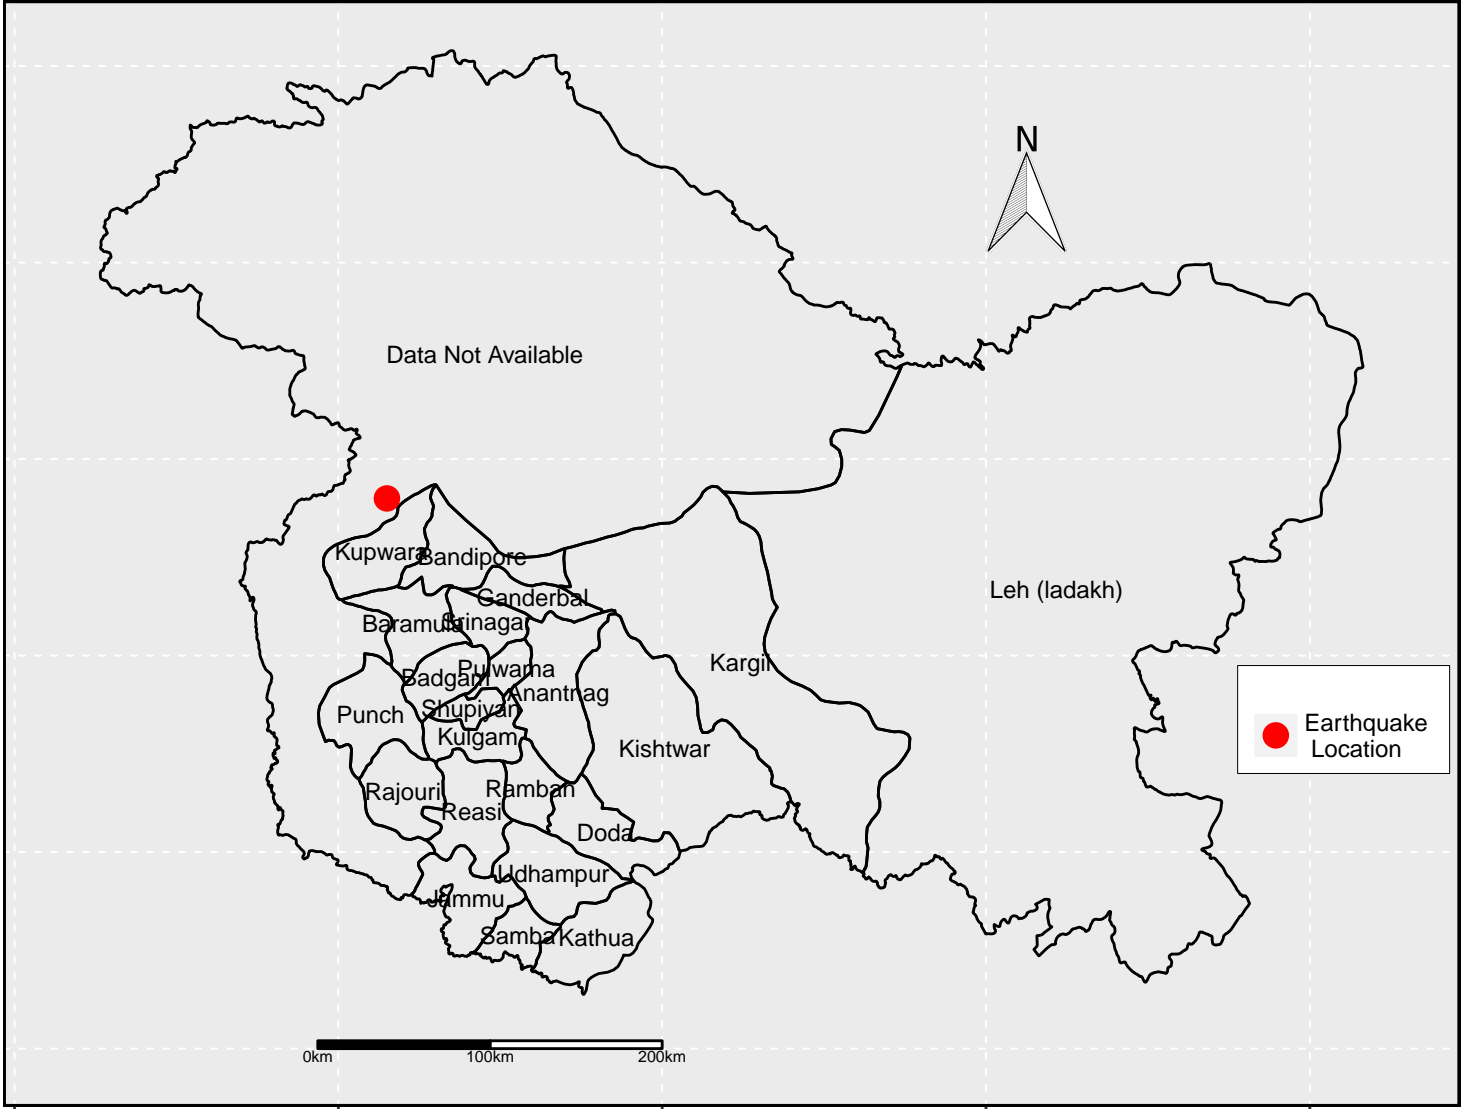

Natioanal Database for Emergency Management

Earthquake Location Map

Date: 08 – 02 – 2019

Source :India Meteorological Department (IMD) ©NDEM,NRSC all rights reserved,2019

Field Name	Value
Latitude	34.8
Longitude	74.3
Magnitude	5.6
Depth	80
Location	NA Jammu & Kashmir

Earthquake Location Details