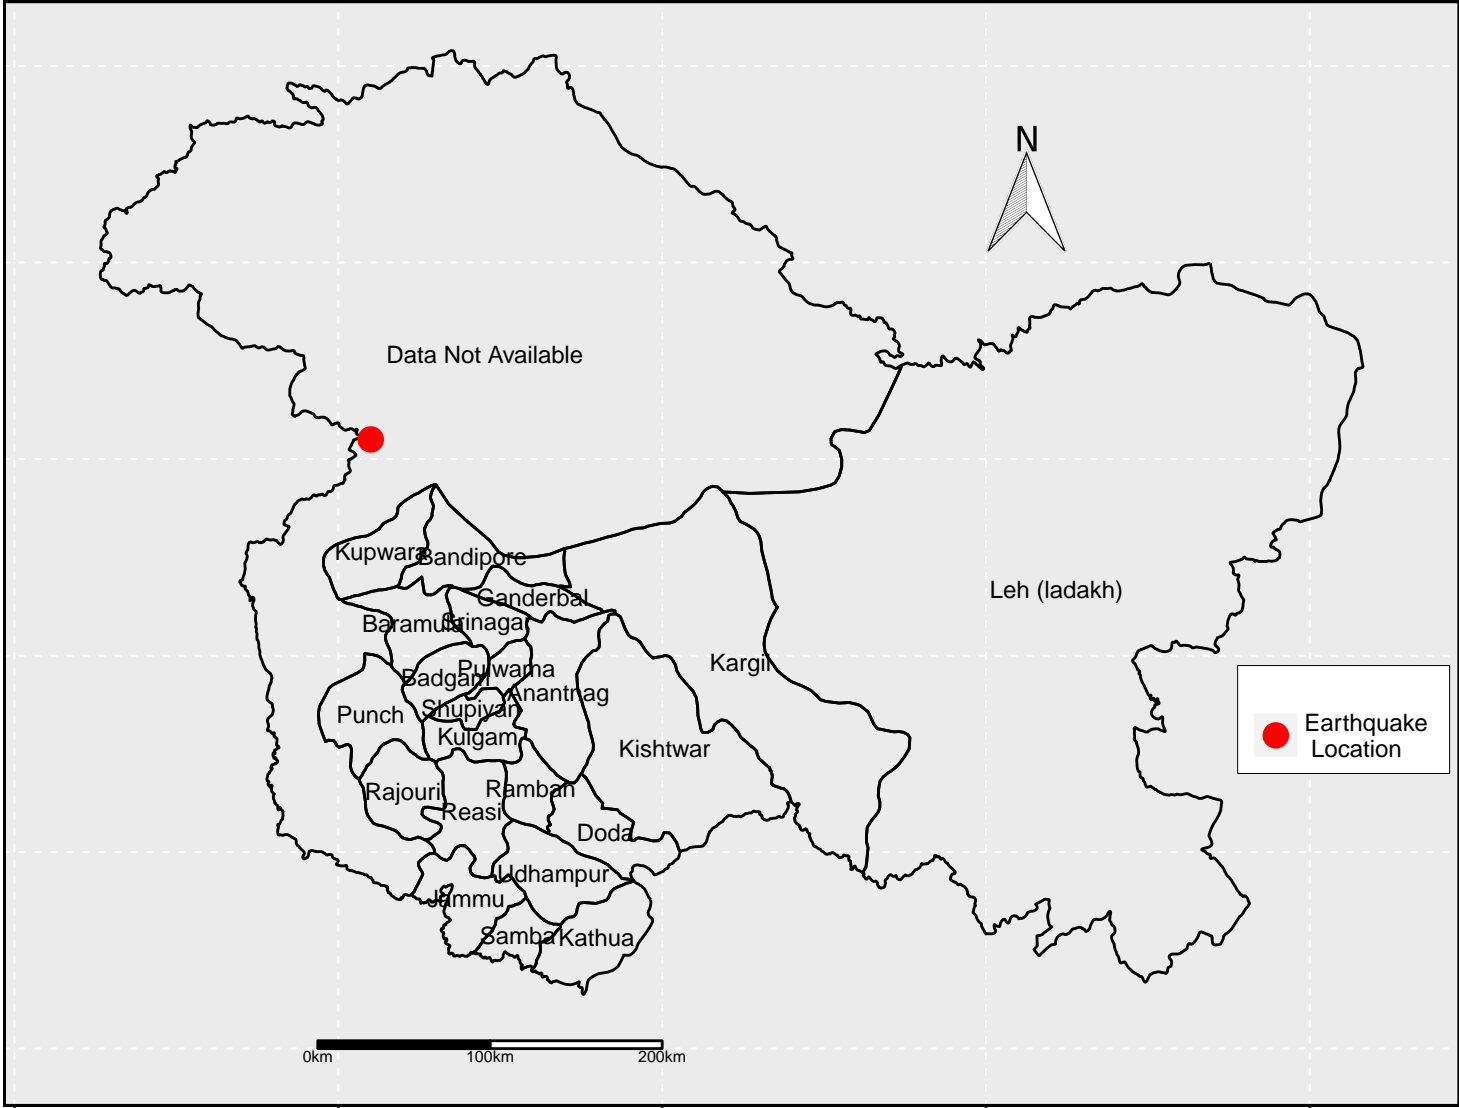

Natioanal Database for Emergency Management

Earthquake Location Map

Date: 08 – 02 – 2019

Source :India Meteorological Department (IMD) ©NDEM,NRSC all rights reserved,2019

Field Name	Value
Latitude	35.1
Longitude	74.2
Magnitude	4.4
Depth	35
Location	NA Jammu & Kashmir

Earthquake Location Details