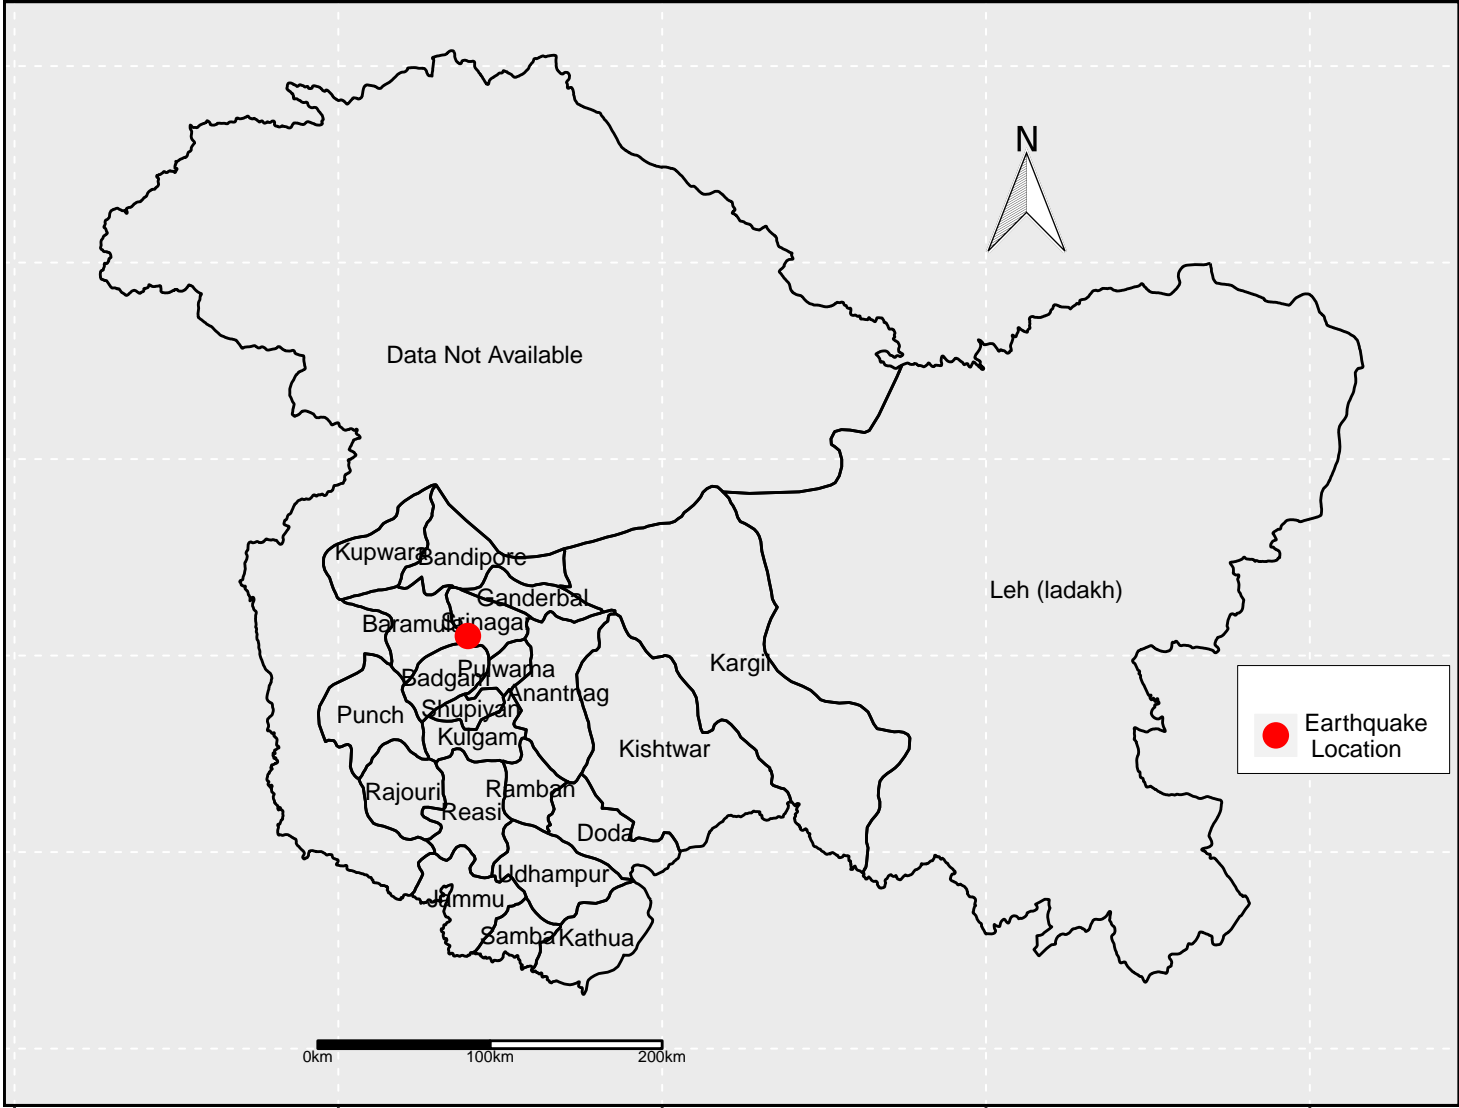

# Natioanal Database for Emergency Management

## Earthquake Location Map

Date: 21 - 01 - 2019

Source :India Meteorological Department (IMD) ©NDEM,NRSC all rights reserved,2019

Field Name	Value
Latitude	34.1
Longitude	74.8
Magnitude	3.0
Depth	10
Location	Srinagar Jammu & Kashmir

Earthquake Location Details