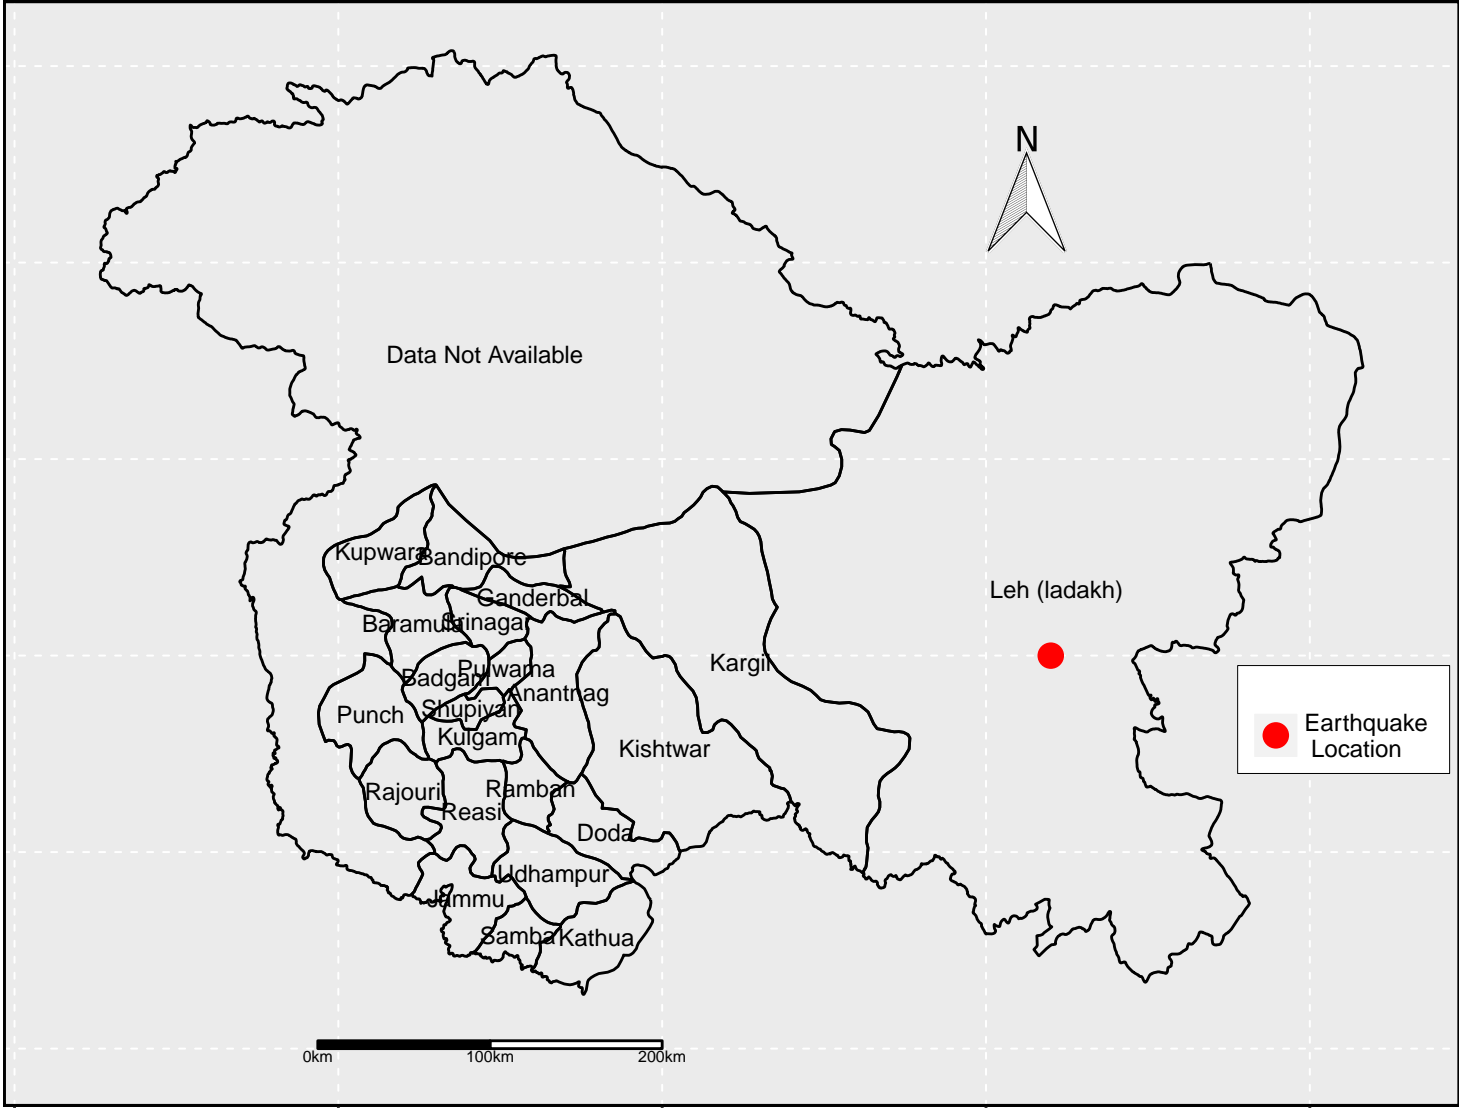

# Natioanal Database for Emergency Management

## Earthquake Location Map

Date: 21 - 01 - 2019

Source :India Meteorological Department (IMD) ©NDEM,NRSC all rights reserved,2019

Field Name	Value
Latitude	34.0
Longitude	78.4
Magnitude	4.6
Depth	10
Location	Leh (ladakh) Jammu & Kashmir

#### Earthquake Location Details