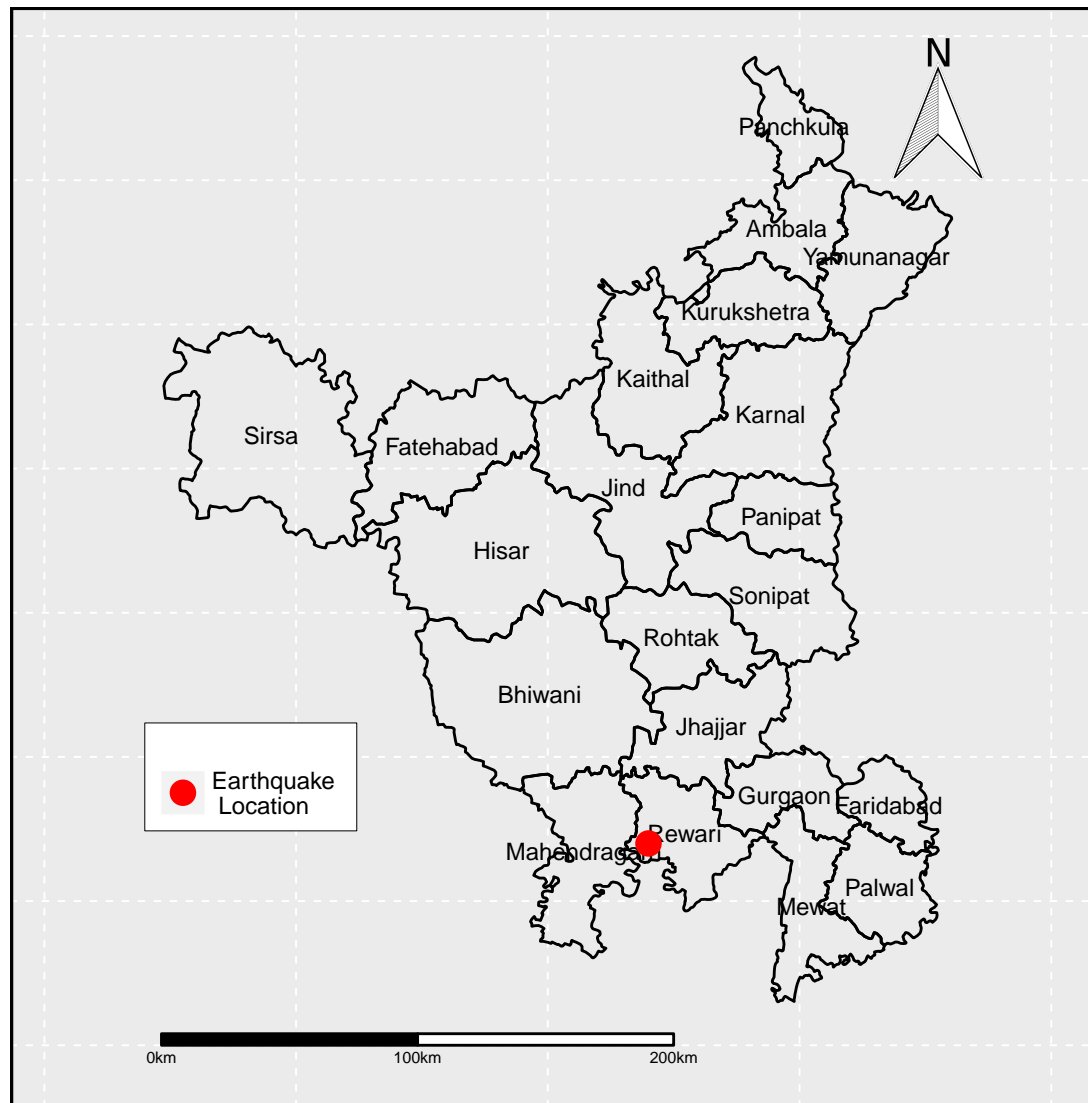

# National Database for Emergency Management

## Earthquake Location Map Haryana

Date: 12 - 02 - 2019

Source :India Meteorological Department (IMD) ©NDEM,NRSC all rights reserved,2019

Field Name	Value
Latitude	28.2
Longitude	76.4
Magnitude	3.9
Depth	10
Location	Khol Rewari Haryana

#### Earthquake Location Details