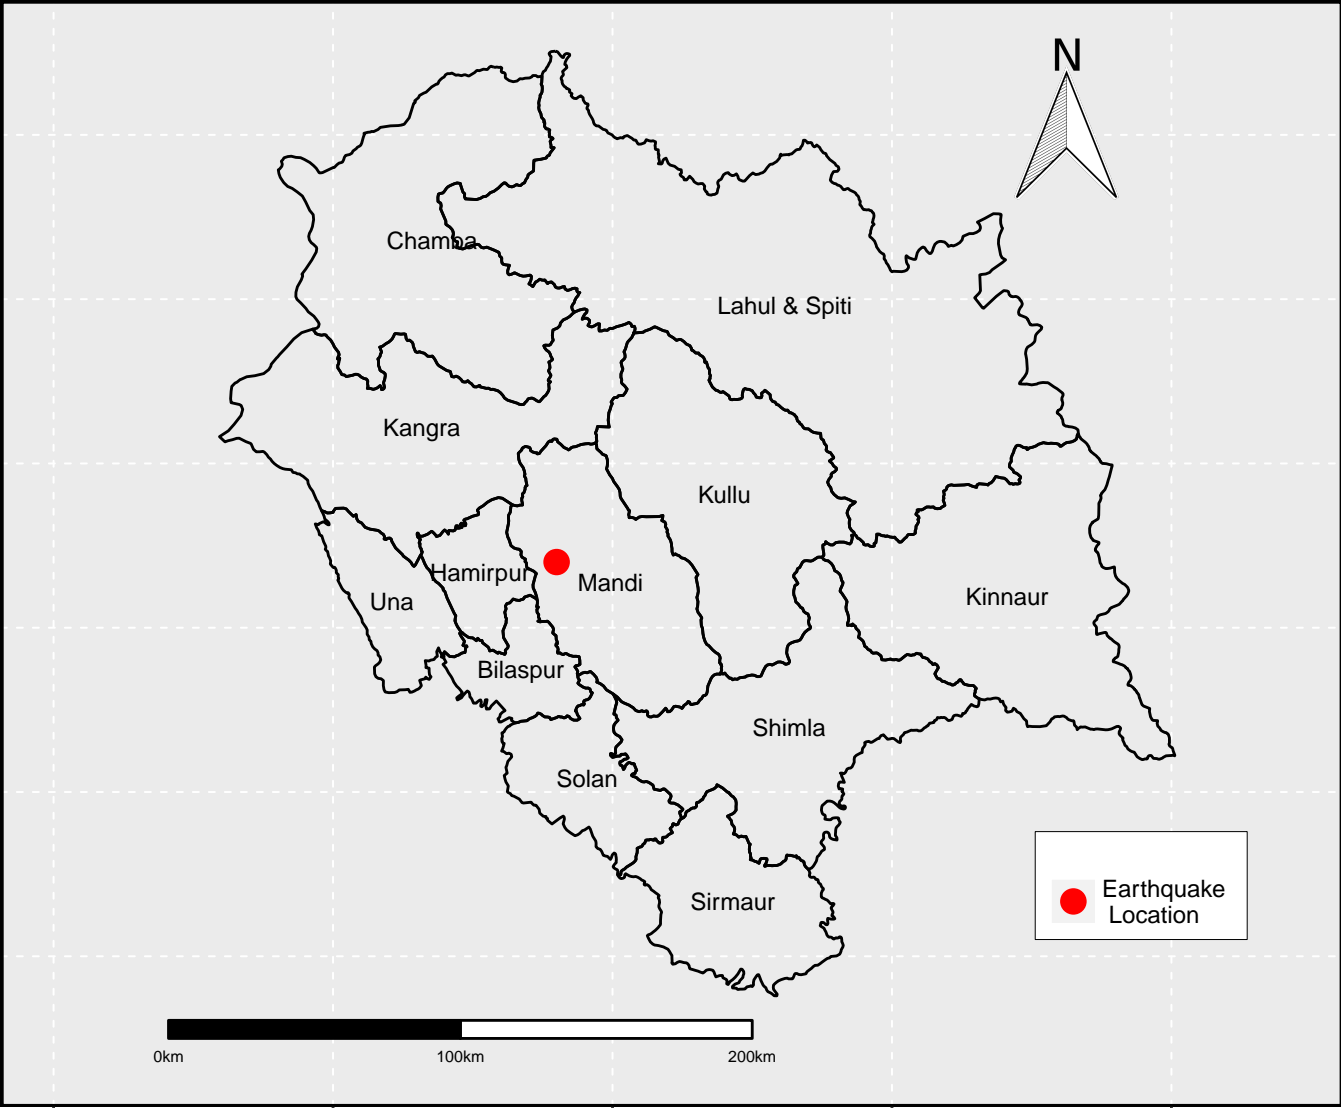

# Natioanal Database for Emergency Management

## Earthquake Location Map Himachal Pradesh

Date: 08 – 02 – 2019

Source :India Meteorological Department (IMD) ©NDEM,NRSC all rights reserved,2019

Field Name	Value
Latitude	31.7
Longitude	76.8
Magnitude	3.8
Depth	15
Location	NA Mandi Himachal Pradesh

Earthquake Location Details