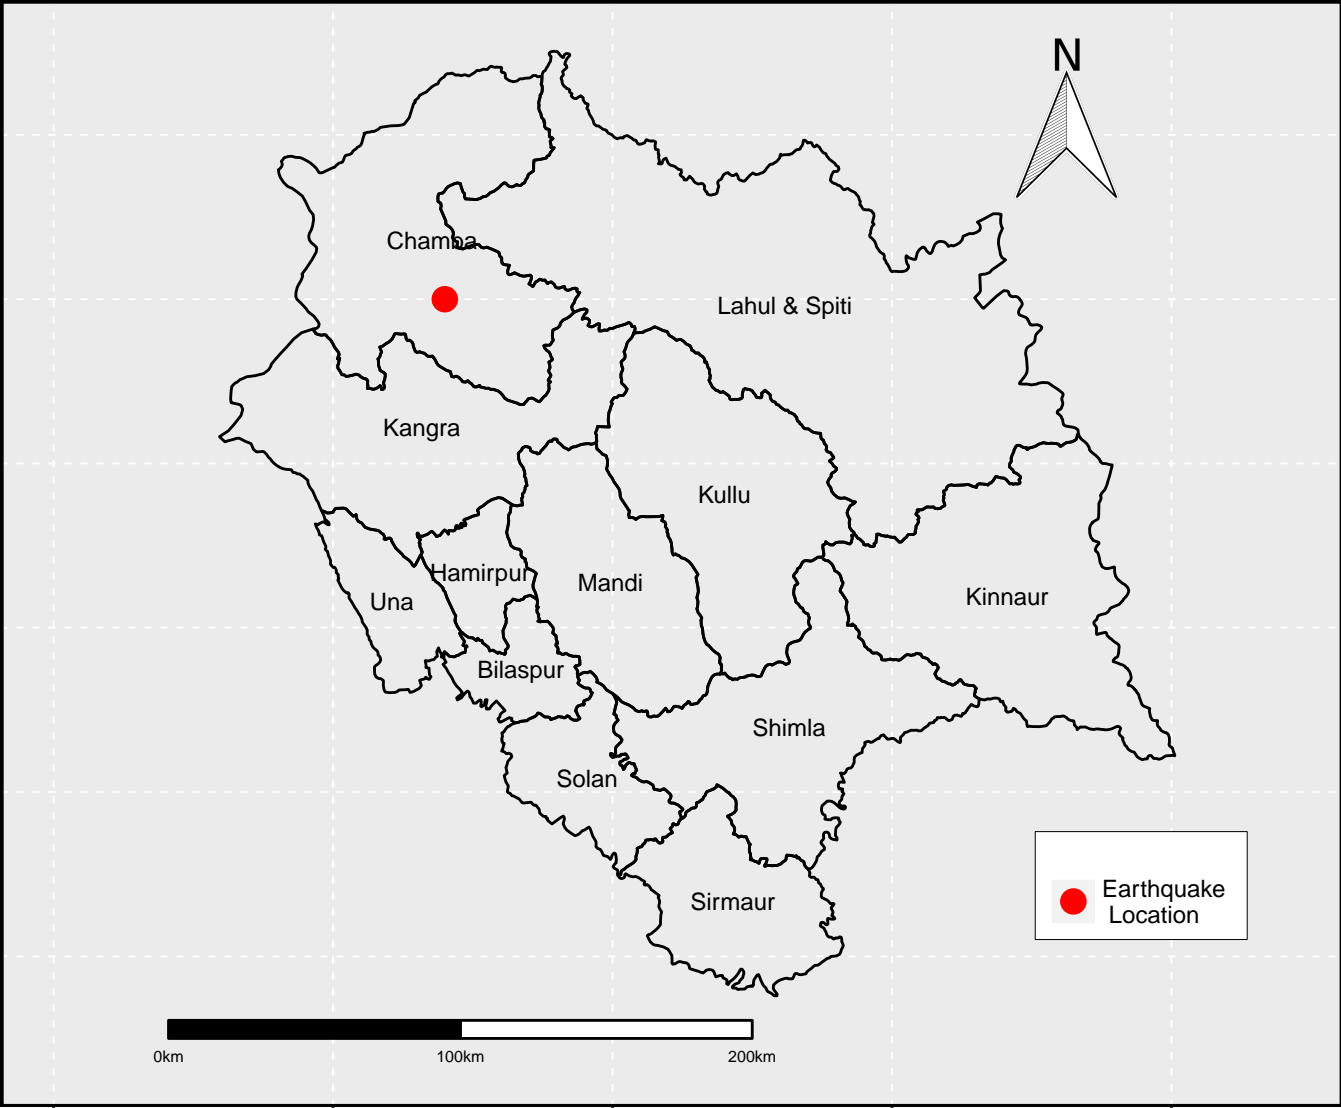

Natioanal Database for Emergency Management

Earthquake Location Map Himachal Pradesh

Date: 23 – 01 – 2019

Source :India Meteorological Department (IMD) ©NDEM,NRSC all rights reserved,2019

Field Name	Value
Latitude	32.5
Longitude	76.4
Magnitude	3.5
Depth	10
Location	NA Chamba Himachal Pradesh

Earthquake Location Details