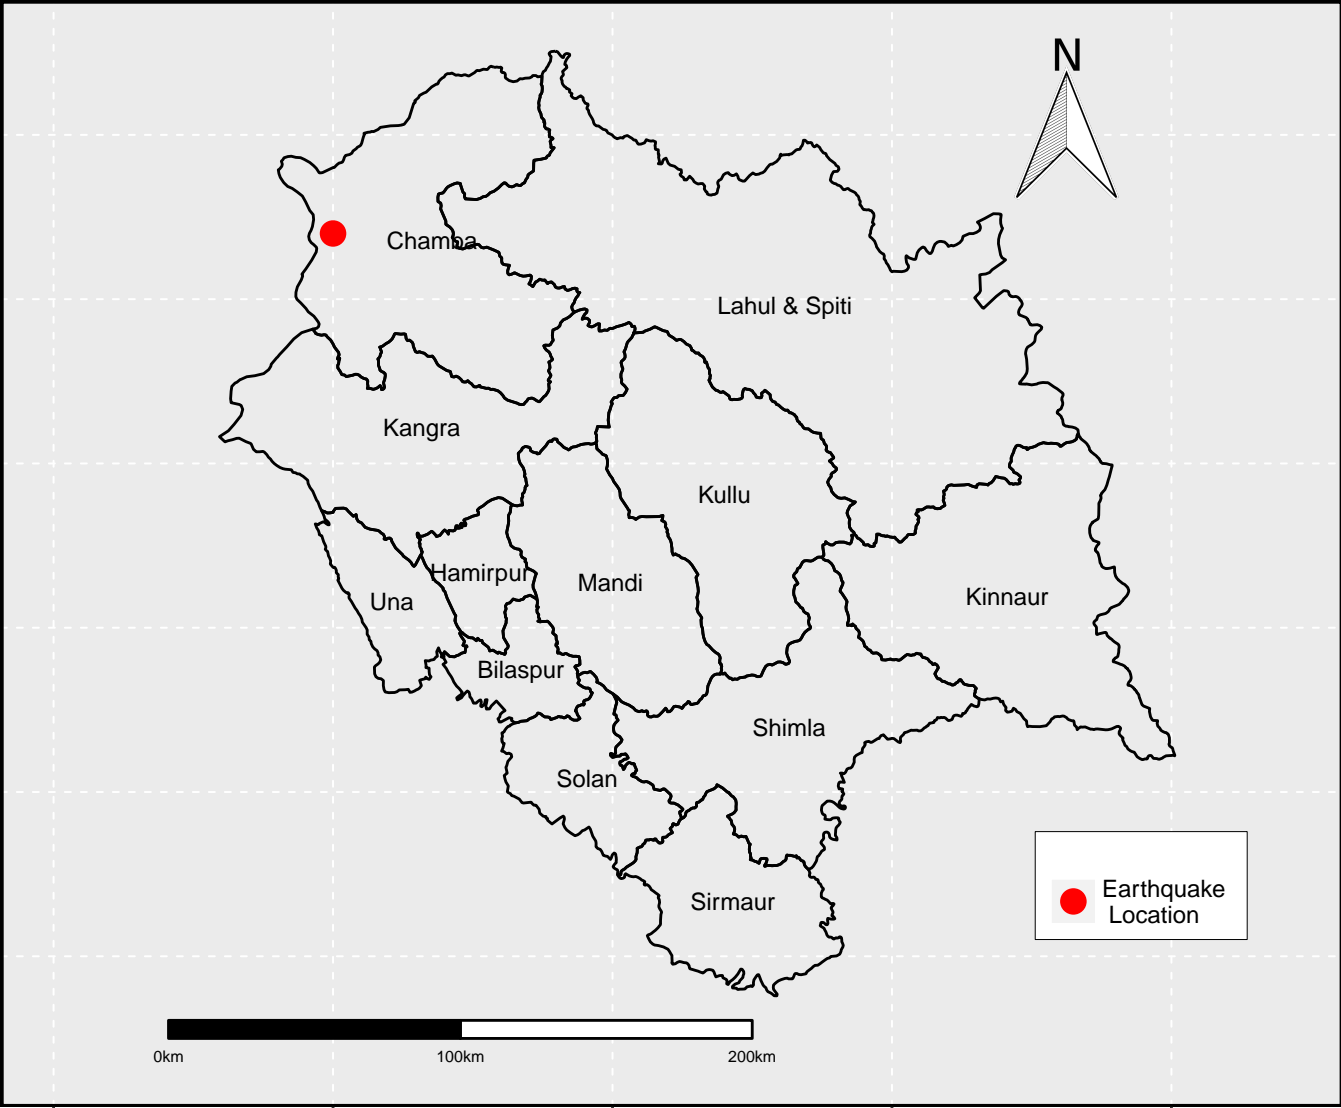

Natioanal Database for Emergency Management

Earthquake Location Map Himachal Pradesh

Date: 21 – 01 – 2019

Source :India Meteorological Department (IMD) ©NDEM,NRSC all rights reserved,2019

Field Name	Value
Latitude	32.7
Longitude	76.0
Magnitude	3.3
Depth	5
Location	Chamba Himachal Pradesh

Earthquake Location Details