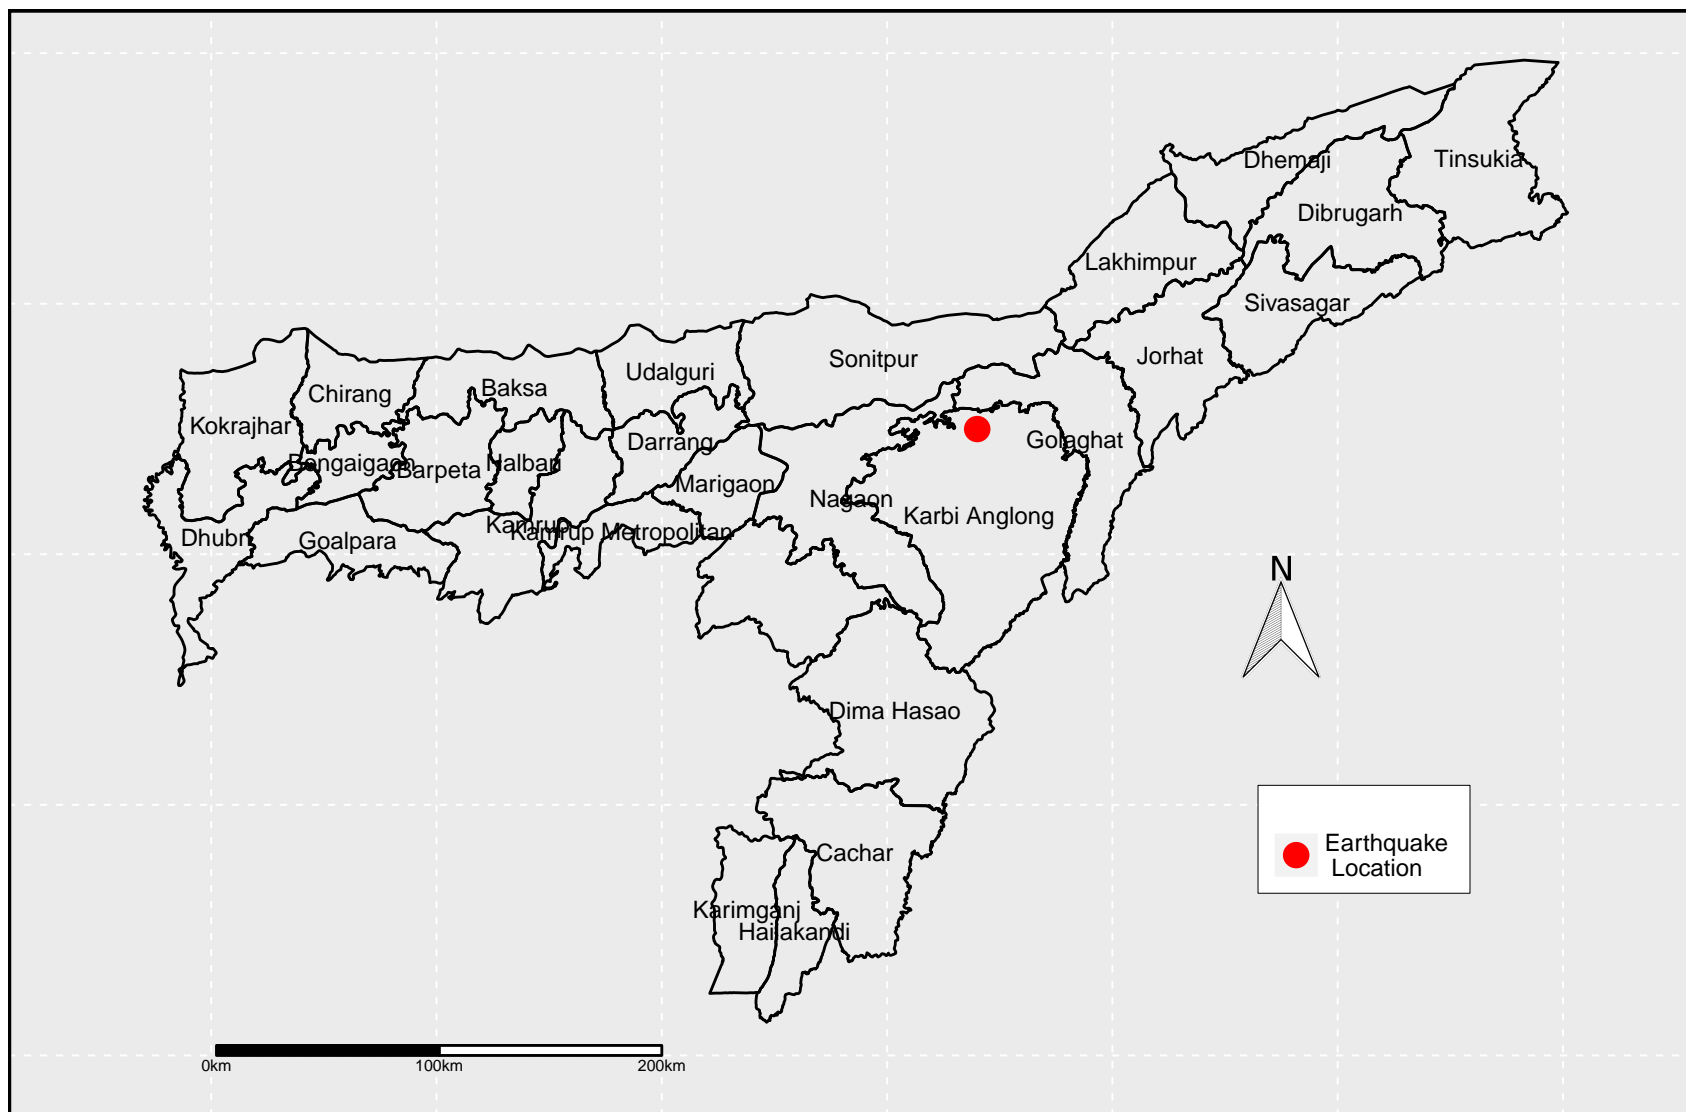

National Database for Emergency Management

Earthquake Location Map Assam

Date: 13-03-2019

Field Name	Value
Latitude	26.5
Longitude	93.4
Magnitude	3.2
Depth	30
Location	Bokajan Karbi Anglong Assam

Earthquake Location Details