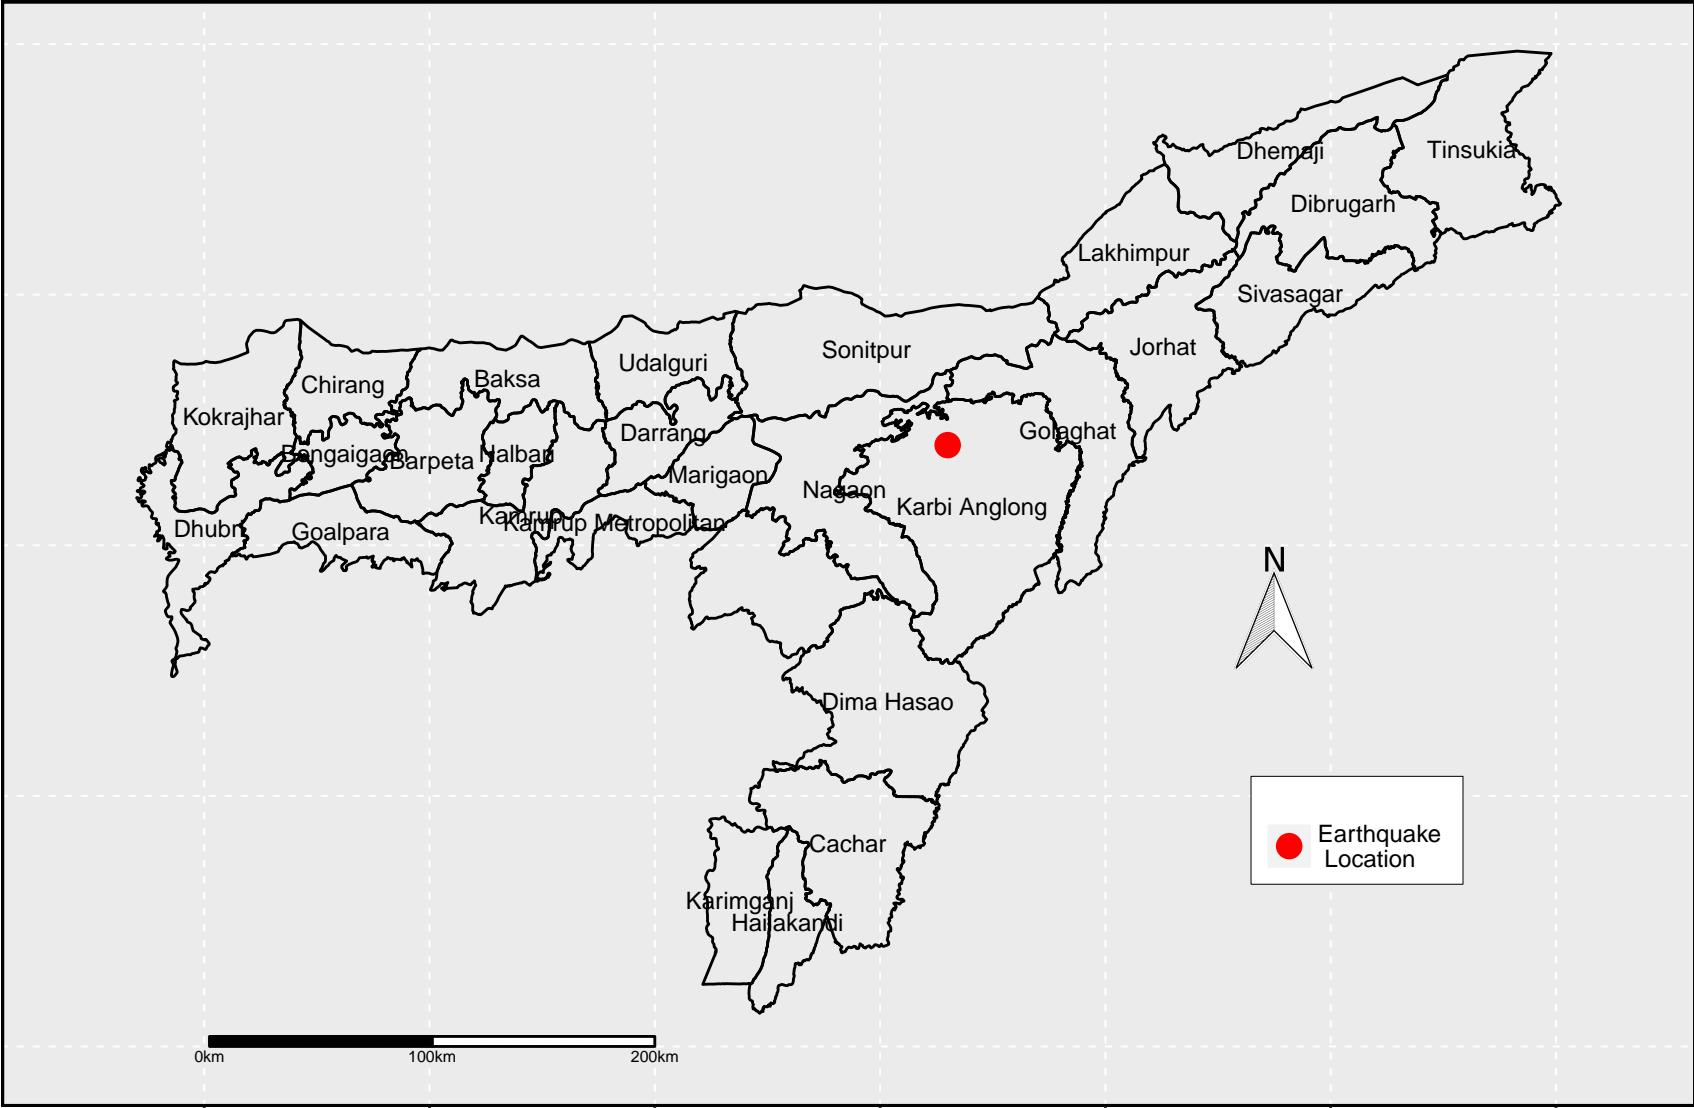

Natioanal Database for Emergency Management

Earthquake Location Map Assam

Date: 21 - 01 - 2019

Source :India Meteorological Department (IMD) ©NDEM,NRSC all rights reserved,2019

Field Name	Value
Latitude	26.4
Longitude	93.3
Magnitude	3.4
Depth	25
Location	Karbi Anglong Assam

Earthquake Location Details