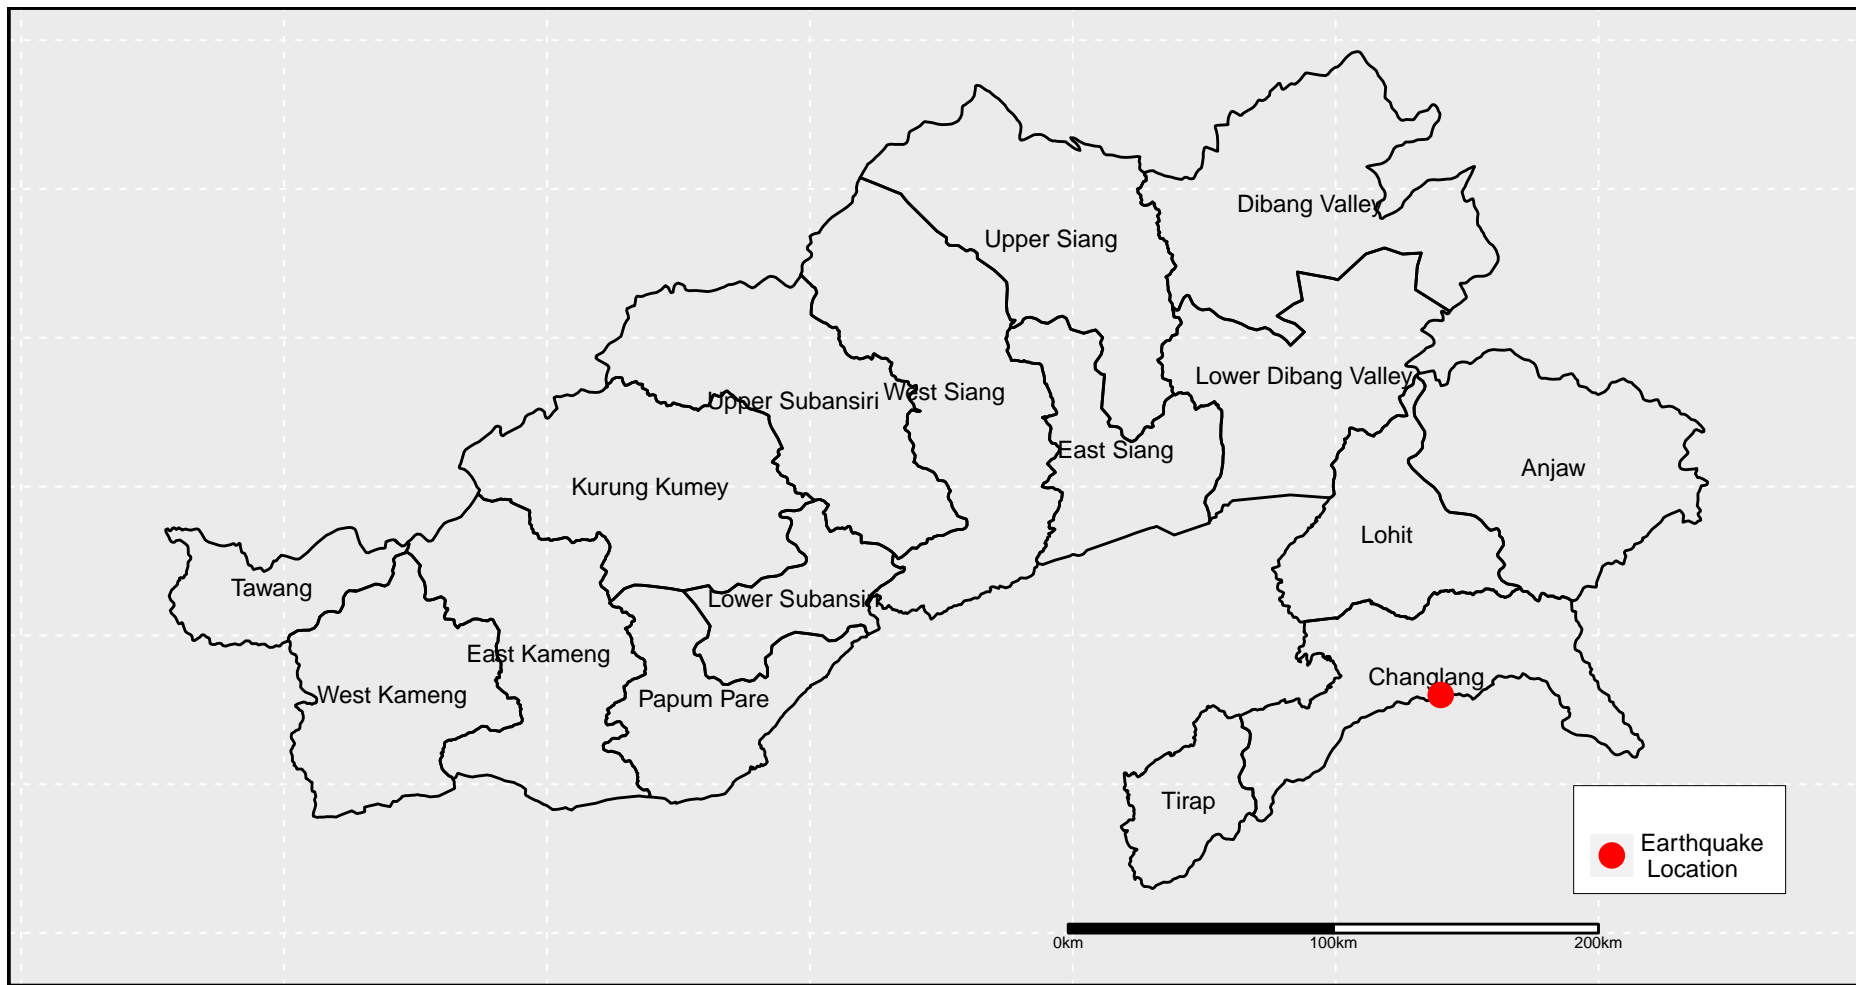

National Database for Emergency Management

Earthquake Location Map Arunachal Pradesh

Date: 12 - 02 - 2019

Source :India Meteorological Department (IMD) ©NDEM,NRSC all rights reserved,2019

Field Name	Value
Latitude	27.3
Longitude	96.4
Magnitude	5.2
Depth	10
Location	Changlang Arunachal Pradesh

Earthquake Location Details