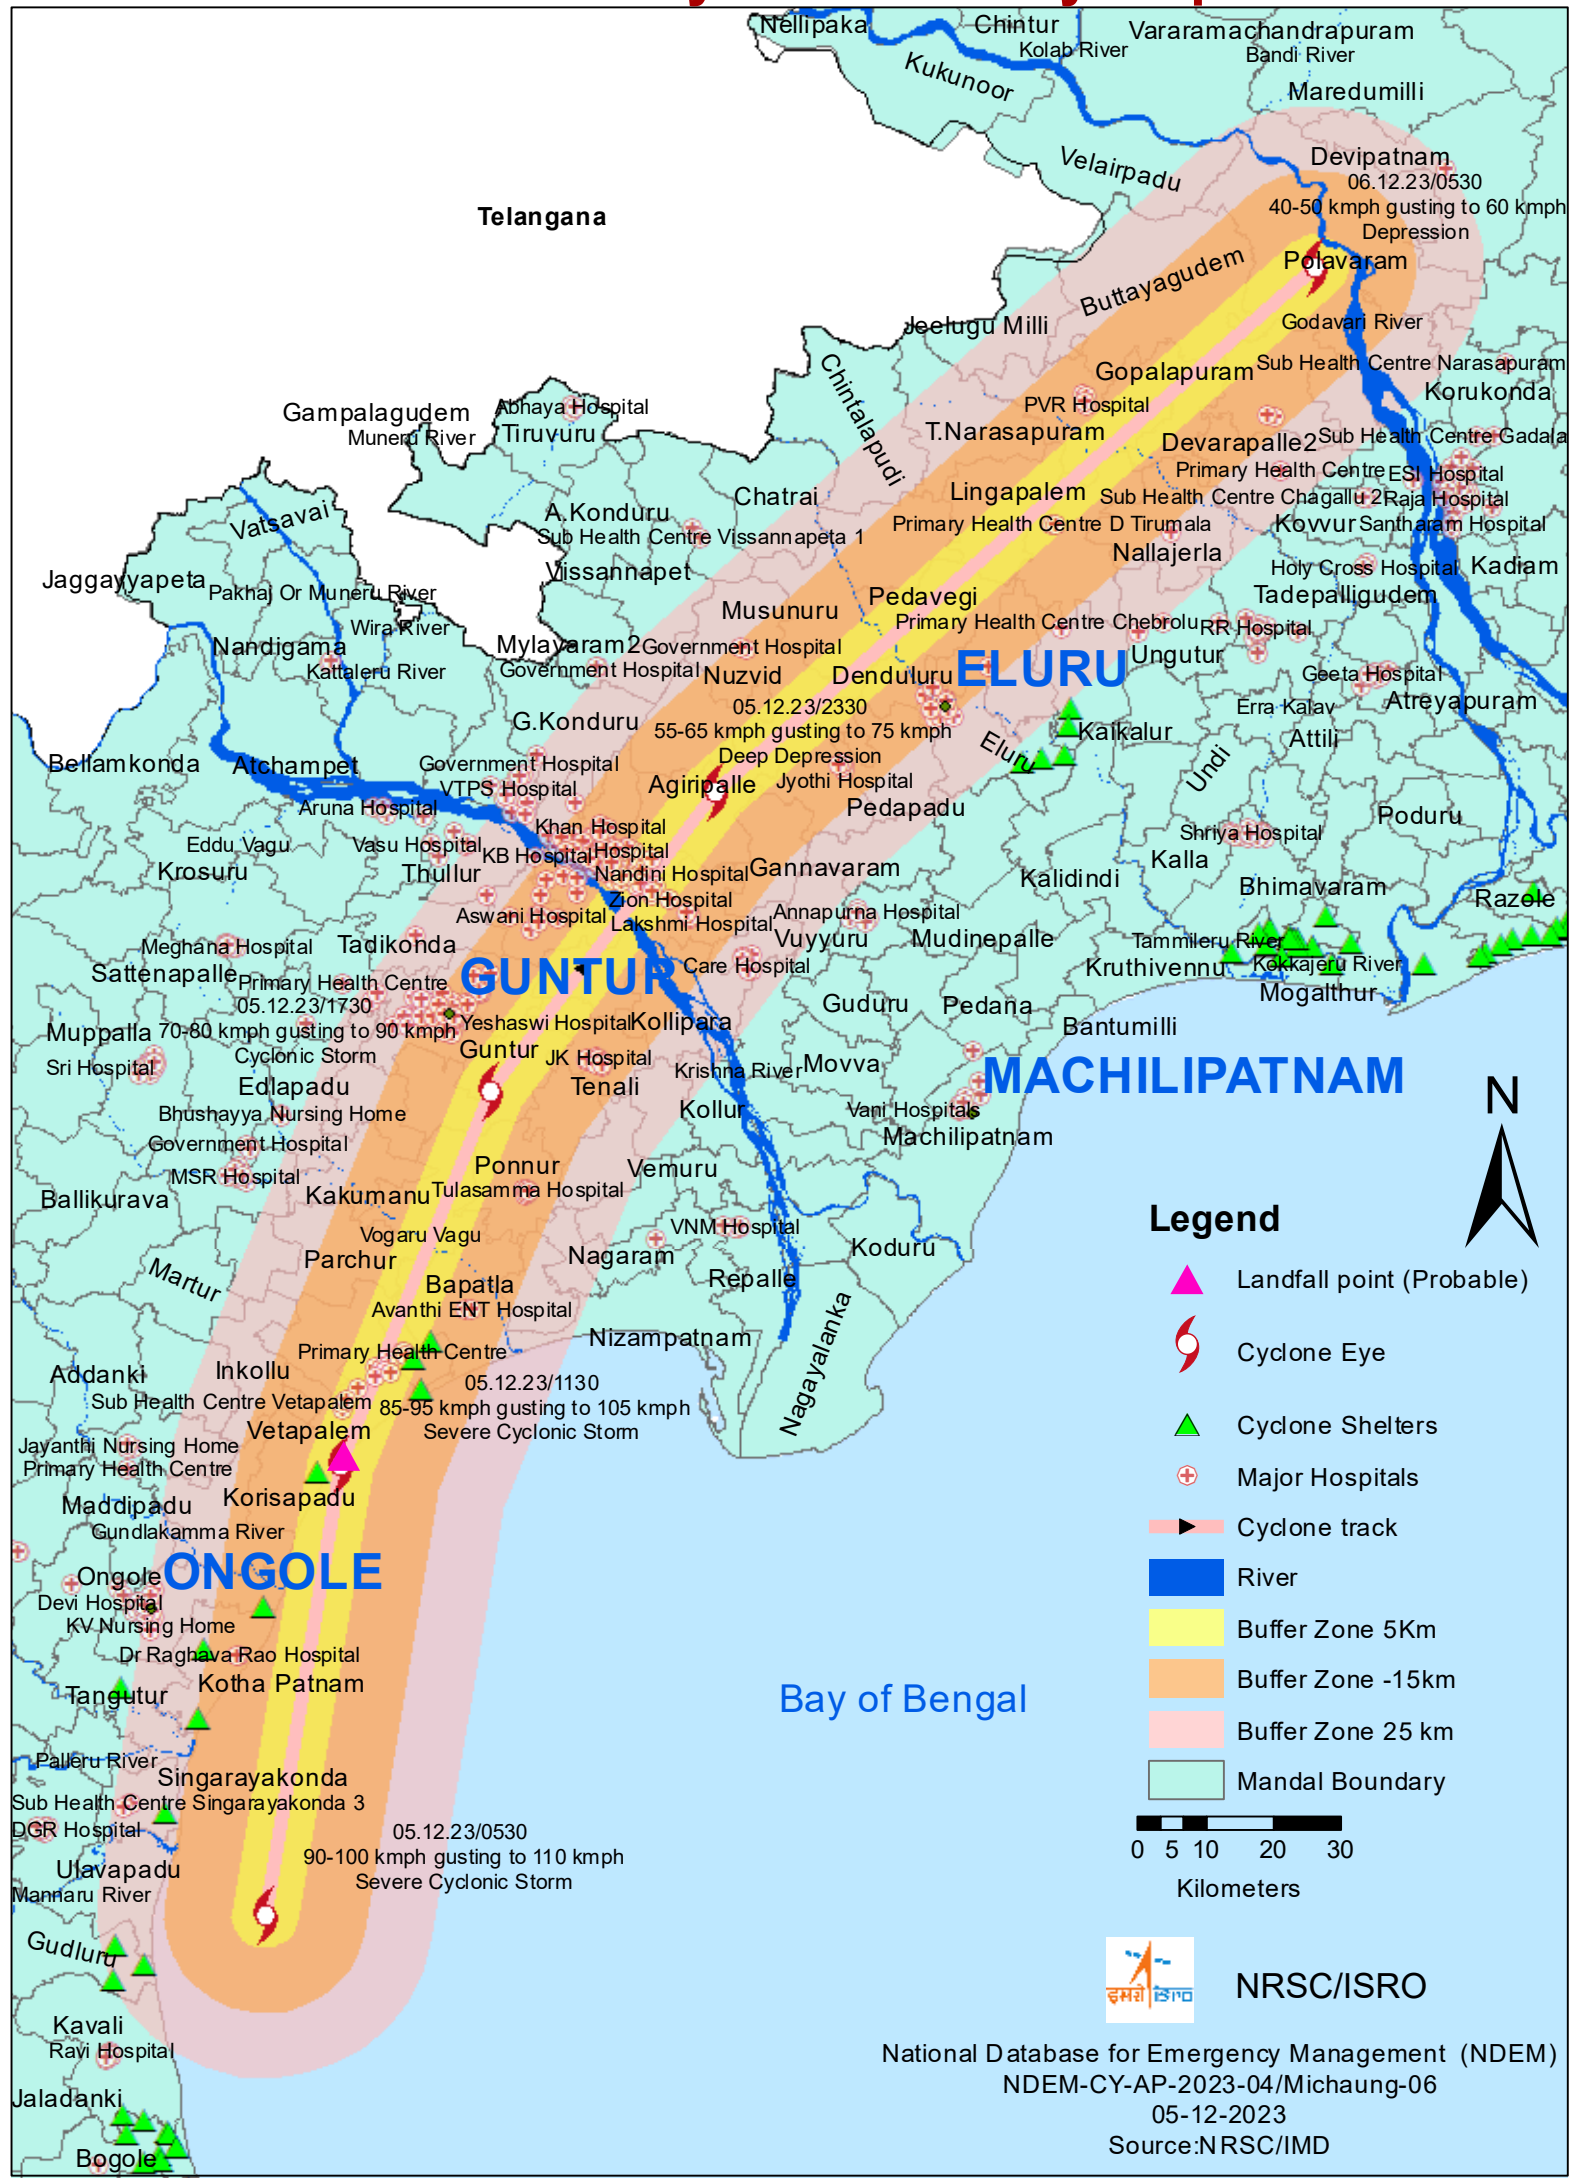

MICHAUNG Cyclone Facility Map

NRSC/ISRO

National Database for Emergency Management (NDEM)

NDEM-CY-AP-2023-04/Michaung-06

05-12-2023

Source:NRSC/IMD