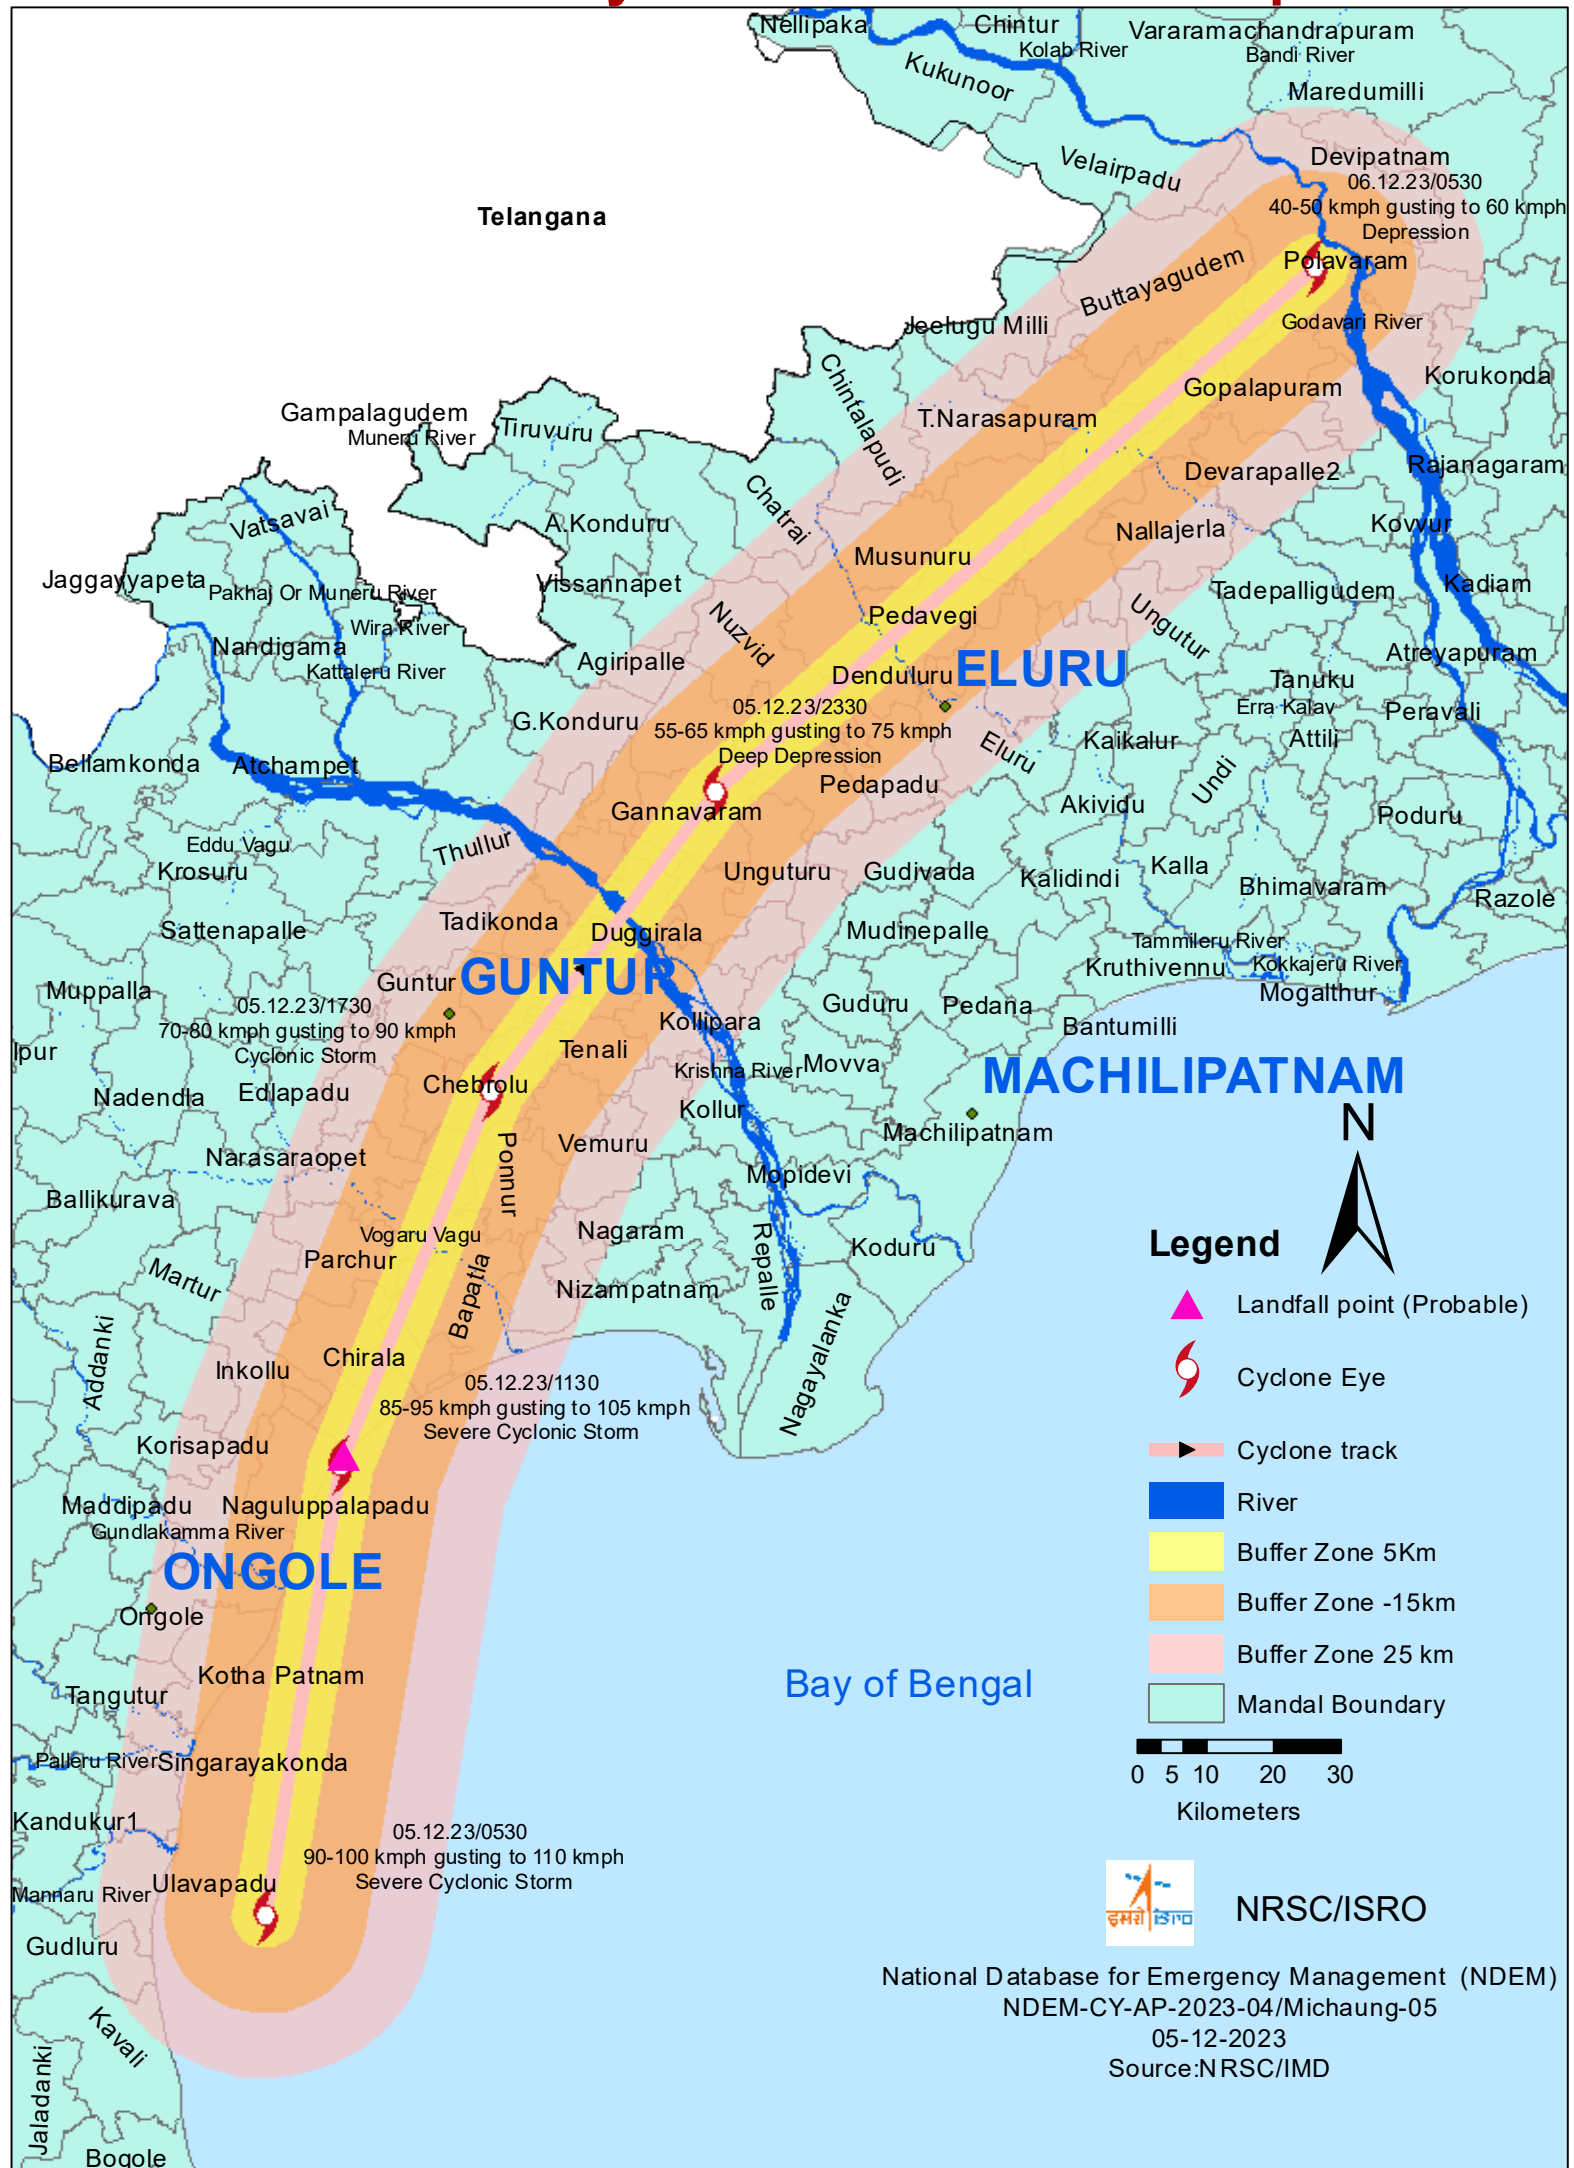

MICHAUNG Cyclone Buffer Zones Map

Telangana

ELURU

GUNTUR

MACHILIPATNAM

ONGOLE

Bay of Bengal

Nellipaka Chintur Vararamachandrapuram Bandi River Maredumilli
 Kukunoor Kolab River Velairpadu Devipatnam 06.12.23/0530
 40-50 kmph gusting to 60 kmph Depression
 Polavaram Godavari River
 Jeetugu Milli Buttayagudem Gopalapuram Korukonda
 T.Narasapuram Devarapalle2 Rajanagaram
 Chintalapudi Nallajerla Kowur
 Musunuru Ungutur Tadepalligudem Kadium
 Pedavegi Atreyapuram
 Denduluru 05.12.23/2330
 55-65 kmph gusting to 75 kmph Deep Depression
 Pedapadu Eluru Kaikalur Undi
 Akividu Peravali
 Unguturu Gudivada Kalidindi Kalla Poduru
 Mudinepalle Bhimavaram Razole
 Tammileru River Kruthivenu Kokkajeru River Mogalthur
 Gannavaram Unguturu Guduru Pedana Bantumilli
 Kollipara Krishna River Movva Machilipatnam
 Kollur Mopidevi
 Vemuru Nagaram Koduru
 Nizampatnam Repalle Nagayalanaka

Gampalagudem Muneru River Tiruvuru
 Vatsavai A.Konduru
 Jaggayyapeta Pakhal Or Muneru River Vissannapet
 Nandigama Wira River Agiripalle
 Kattaleru River G.Konduru
 Bellamkonda Atchampet Thullur
 Eddu Vagu Krosuru
 Sattenapalle Tadikonda Duggirala
 Muppalla Guntur
 05.12.23/1730
 70-80 kmph gusting to 90 kmph Cyclonic Storm
 Nadendla Edlapadu Chebrolu
 Narasaraopet Ponnur
 Ballikurava Martur
 Addanki Vogar Vagu Bapatla
 Panchur Chirala
 05.12.23/1130
 85-95 kmph gusting to 105 kmph Severe Cyclonic Storm
 Inkollu Korisapadu
 Maddipadu Naguluppalapadu
 Gundlakamma River
 Orngole
 Kotha Patnam
 Tangutur
 Palleru River Singarayakonda
 Kandukur1
 05.12.23/0530
 90-100 kmph gusting to 110 kmph Severe Cyclonic Storm
 Mannaru River Ulavapadu
 Gudluru
 Kavali
 Jaladanki Bogole